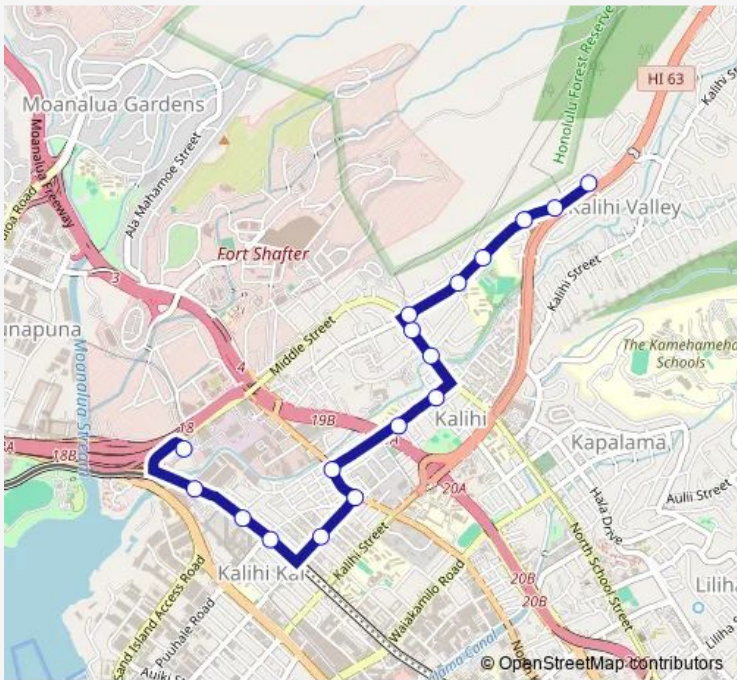

Bus 307 Kamehameha IV Road-Kalihi Transit Center

[Go to website](#)

Direction
Kalena DR + ALU St — Kalihi ST + N King St
15 stops
[Open route schedule](#)

- Kalena DR + ALU St
- Kamehameha IV RD + Kalena Dr
- Kamehameha IV RD + Kilohi St
- Kamehameha IV RD + Kilolani Pl
- Kamehameha IV RD + Hihio Pl
- Kamehameha IV RD + Kini Pl
- Kamehameha IV RD + School St
- School ST + Kamehameha IV Rd
- School ST + Linapuni St
- School ST + Martin St
- Gulick AVE + OPP Lohilani St
- Gulick AVE + OPP Pahukui St
- N King ST + Gulick Ave
- N King ST + Mokauea St
- Kalihi ST + N King St

Route schedule
Kalena DR + ALU St — Kalihi ST + N King St

Monday	07:10
Tuesday	07:10
Wednesday	07:10
Thursday	07:10
Friday	07:10
Saturday	—
Sunday	—

Route info
Direction: Kalena DR + ALU St
Stops: 15
Trip Duration: 0 hour 16 min

307 — Kamehameha IV Road-Kalihi Transit Center **BusMaps**