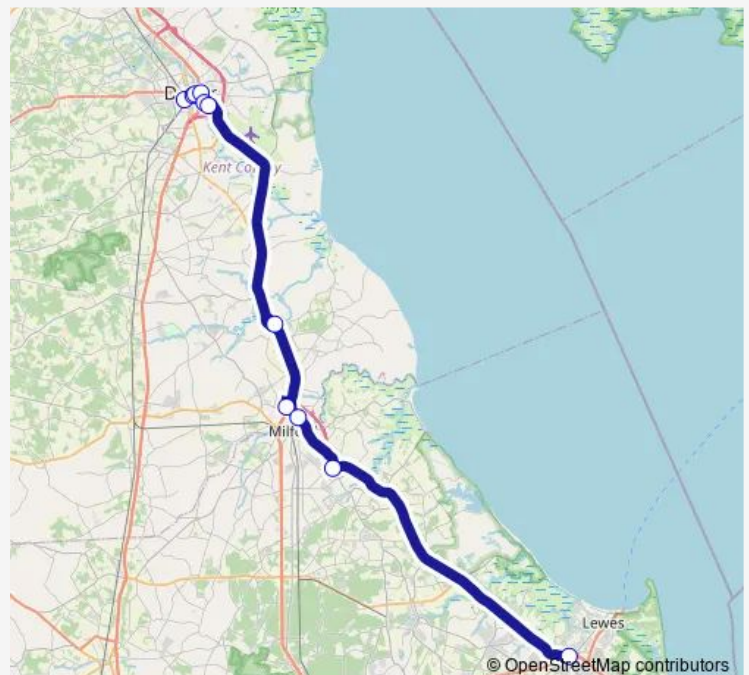

Bus 307 Intercounty Lewes TC / Dover

[Go to website](#)

Direction

Dover Transit Center — Lewes Transit Center

11 stops

[Open route schedule](#)

Dover Transit Center

Federal ST @ Water St

Lewes Transit Center

Route schedule

Dover Transit Center — Lewes Transit Center

Monday 05:30-18:40

Tuesday 05:30-18:40

Wednesday 05:30-18:40

Thursday 05:30-18:40

Friday 05:30-18:40

Saturday —

Sunday —

Route info

Direction: Dover Transit Center

Stops: 11

Trip Duration: 0 hour 55 min

307 — Intercounty Lewes TC / Dover

Direction

Lewes Transit Center — Dover Transit Center

11 stops

[Open route schedule](#)

Lewes Transit Center

Bayhealth Campus Main Hospital

Perdue Milford

Super WAL-Mart ON-Site

Frederica Park N Ride