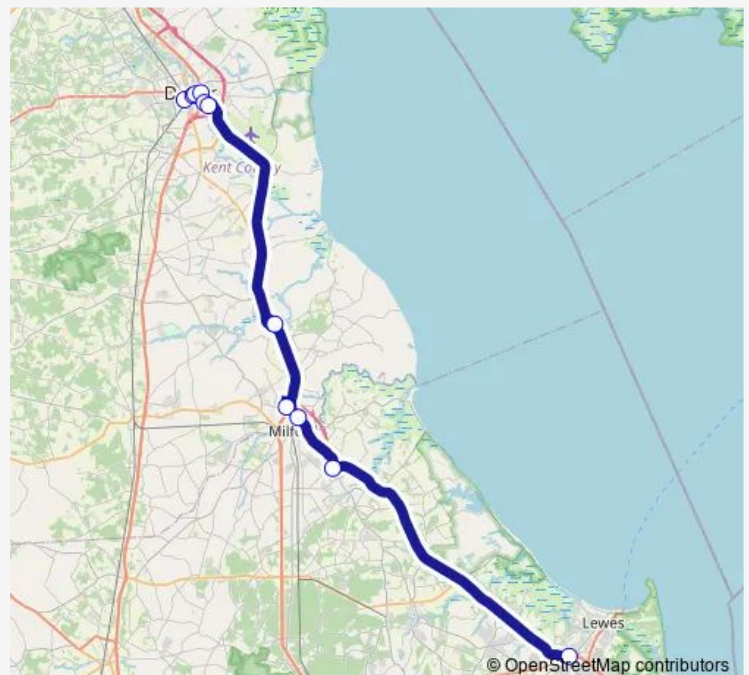

Bus 307 Intercounty Lewes TC / Dover

[Go to website](#)

Direction

Dover Transit Center — Lewes Transit Center

11 stops

[Open route schedule](#)

Dover Transit Center

Federal ST @ Water St

Saturday —

Sunday —

Route info

Direction: Dover Transit Center

Stops: 11

Trip Duration: 1 hour 1 min

Direction

Lewes Transit Center — Dover Transit Center

11 stops

[Open route schedule](#)

Lewes Transit Center

Bayhealth Campus Main Hospital

Perdue Milford

Super WAL-Mart ON-Site

Frederica Park N Ride

Transportation CIR OP DMV Admin Bld

Public Safety Blvd @ Central Dist

M L King Blvd @ Courtside Apts

Duke OF York ST @ Legislative Av

Federal ST @ Water ST Ib

Dover Transit Center

Route schedule

Lewes Transit Center — Dover Transit Center

Monday	06:55-20:00
Tuesday	06:55-20:00
Wednesday	06:55-20:00
Thursday	06:55-20:00
Friday	06:55-20:00
Saturday	—
Sunday	—