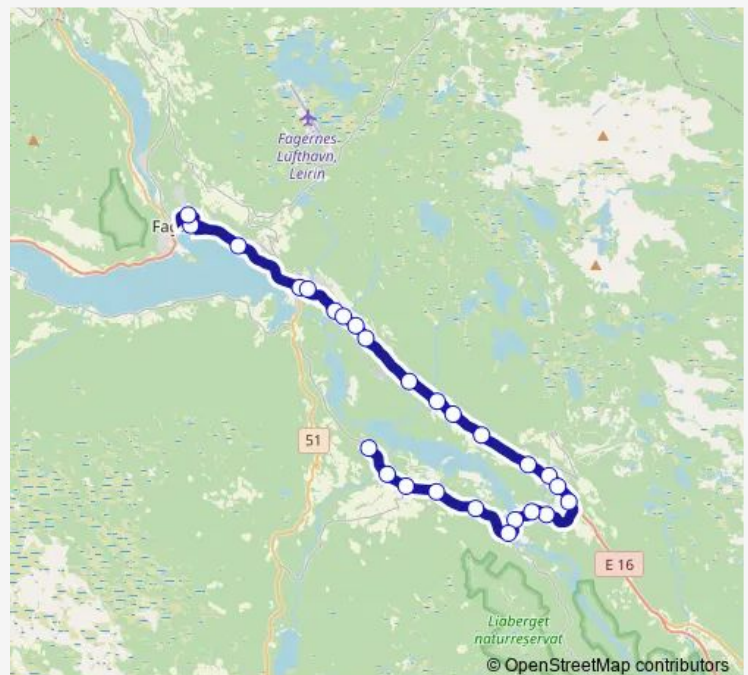

Local Bus Service 307 Fagernes skystasjon - Bagn

[Go to website](#)**Direction**

undefined — undefined

0 stops

[Open route schedule](#)

Route schedule

undefined — undefined

Monday	07:35
Tuesday	07:35
Wednesday	07:35
Thursday	07:35
Friday	07:35
Saturday	—
Sunday	—

Route info

Direction:

Stops: 0

Trip Duration: — min

■ 307 — Fagernes skystasjon - Bagn

Direction

Klosbøle — Fagernes skystasjon

27 stops