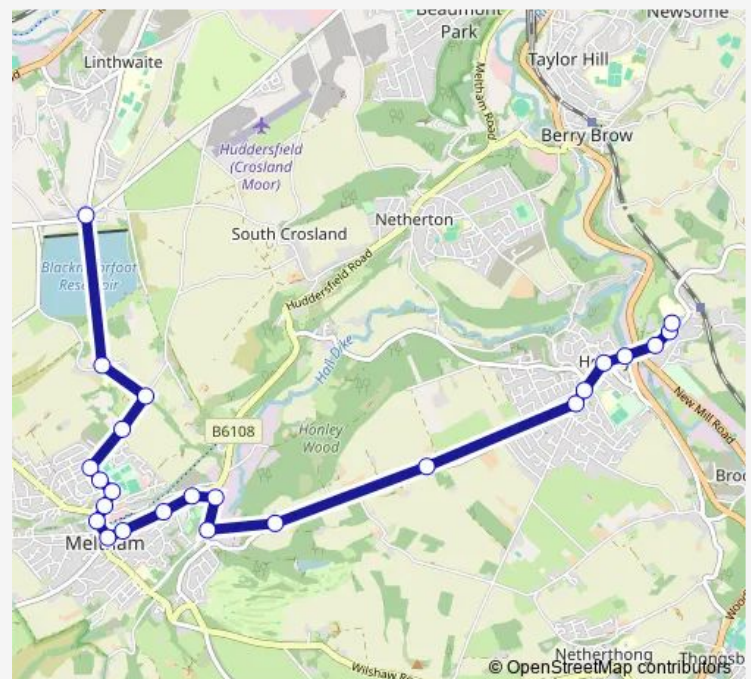

Thursday 15:05

Friday 15:05

Saturday —

Sunday —

Route info

Direction: High School Grounds

Stops: 26

Trip Duration: 0 hour 25 min

■ K1 — Blackmoorfoot - Honley High School

BusMaps

Helme Lane Slades Ln

Helme Lane Harrison Ln

Slades Lane Junior & Infant School

Bulls Head Ph

Blackmoorfoot Turning Circle

Direction

Thursday 07:53

Friday 07:53

Saturday —

Sunday —

Route info

Direction: Bulls Head Ph

Stops: 24

Trip Duration: 0 hour 32 min