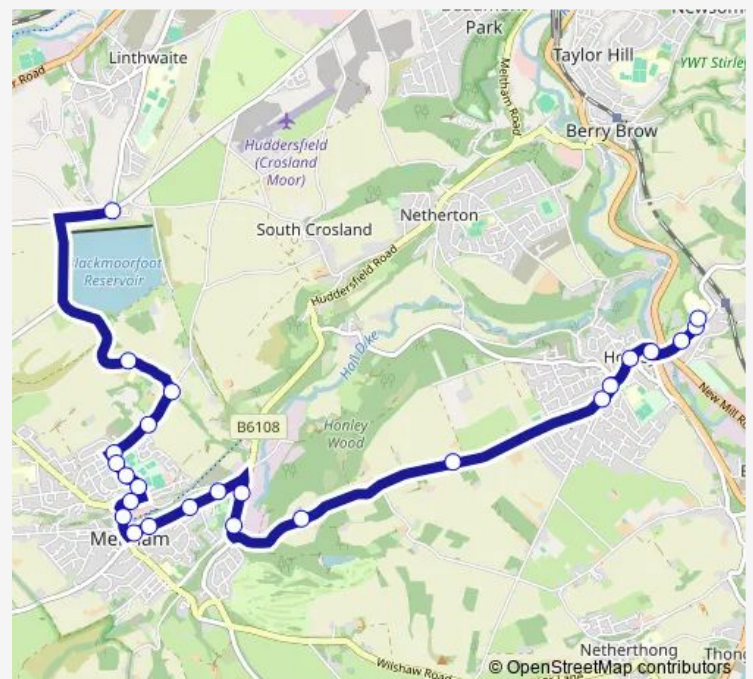

### Route info

Direction: Bulls Head Ph

Stops: 25

Trip Duration: 0 hour 32 min

■ K1

Eastgate Station Road

Station Road Northgate

Station Road