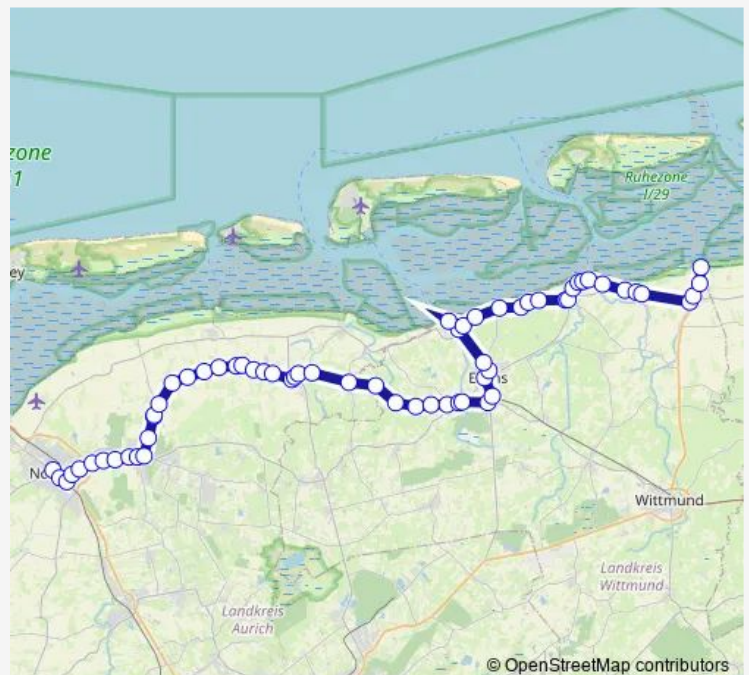

### Route schedule

Harlesiel Anleger (Linienbus) — Holtgast

|           |             |
|-----------|-------------|
| Monday    | 07:20-15:55 |
| Tuesday   | 07:20-15:55 |
| Wednesday | 07:20-15:55 |
| Thursday  | 07:20-15:55 |
| Friday    | 07:20-15:55 |
| Saturday  | 15:55       |
| Sunday    | 15:55       |

### Route info

Direction: Harlesiel Anleger (Linienbus)

Stops: 56

Trip Duration: 1 hour 45 min

■ K1

BusMaps

Bensersiel L5/Oll Deep

Esens Jugendherberge