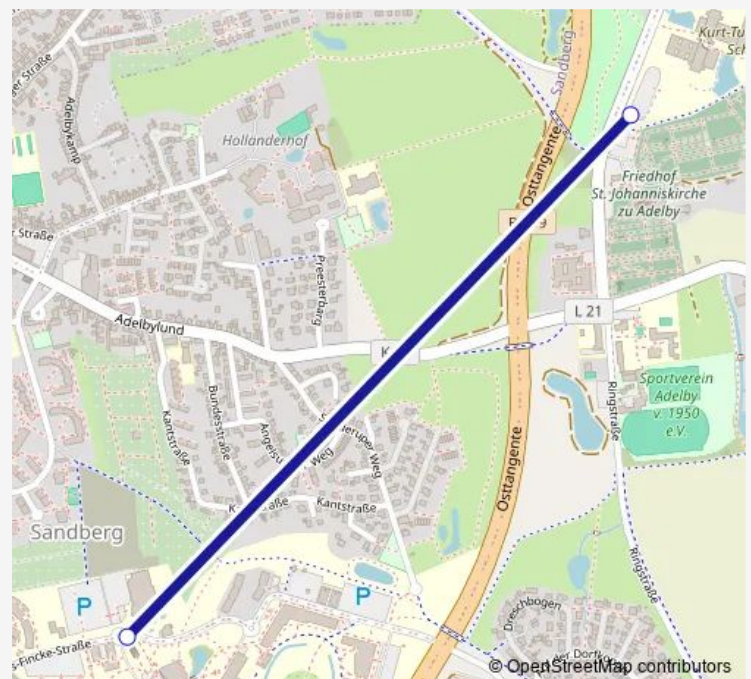

Direction

Flensburg, Friholtschule/Elbestr., Mast 1l — Campusbad > Laba/Hest L4/L5

2 stops

[Open route schedule](#)

Flensburg, Friholtschule/Elbestr., Mast 1l

Campusbad > Laba/Hest L4/L5

Route schedule

Flensburg, Friholtschule/Elbestr., Mast 1l — Campusbad > Laba/Hest L4/L5

Monday —

Tuesday —

Wednesday —

Thursday 09:10

Friday —

Saturday 10:00

Sunday —

Route info

Direction: Flensburg, Friholtschule/Elbestr., Mast 1l

Stops: 2

Trip Duration: 0 hour 20 min

Direction

Campusbad > Caun/Srup L4/L5 — Flensburg, Fördegymnasium, Mast 1u

2 stops

[Open route schedule](#)

Campusbad > Caun/Srup L4/L5