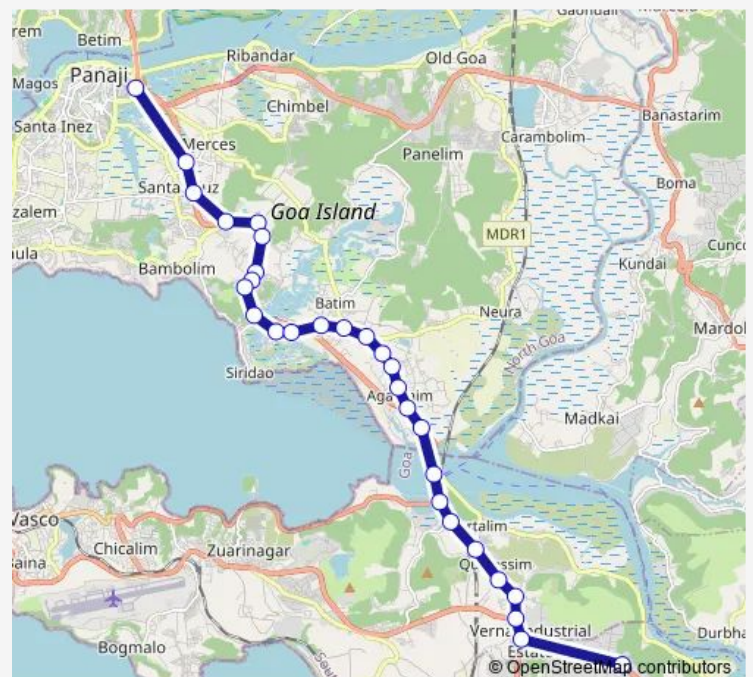

Bus MRG100 Panaji - Cipla via Cortalim

[Go to website](#)

Direction

Panaji KTC Bus Stand — Verna Cipla

29 stops

[Open route schedule](#)

Panaji KTC Bus Stand

St. Cruz

St. Cruz 2nd

GMC Bambolim

Military Camp

Curca

Workshop Bambolim

Bambolim Cross

C.P.W.D

Shirdao

Zuarer

Ravrikade

Goa Velha

Sojikade

Pillar

Malwar

Chichekade

Agacaim Mkt

Agacaim Bypass

Agacaim Police Station

Hanuman Mandir Cortalim

Route schedule

Panaji KTC Bus Stand — Verna Cipla

Monday 08:30-17:00

Tuesday 08:30-17:00

Wednesday 08:30-17:00

Thursday 08:30-17:00

Friday 08:30-17:00

Saturday 08:30-17:00

Sunday 08:30-17:00

Route info

Direction: Panaji KTC Bus Stand

Stops: 29

Trip Duration: 0 hour 45 min

MRG100 — Panaji - Cipla via Cortalim