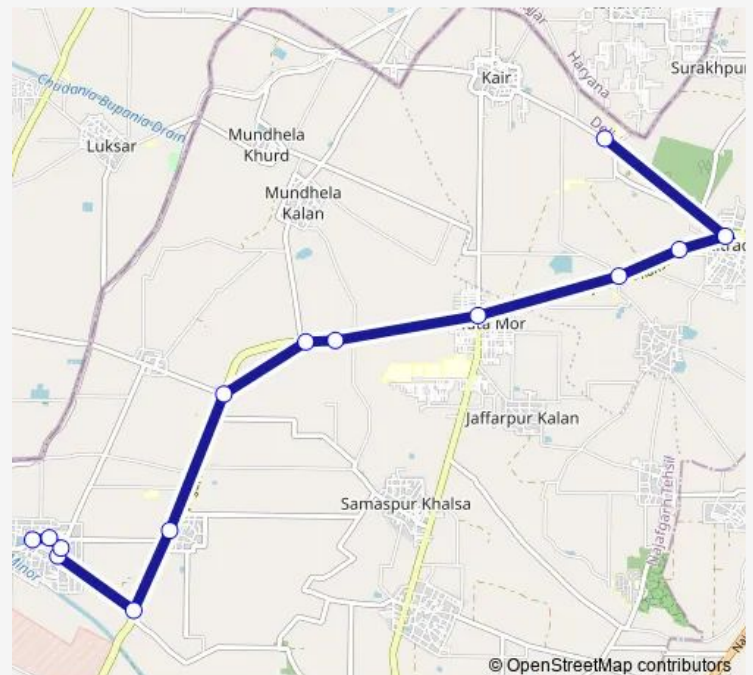

Bus 835Inkstlup

[Go to website](#)

Direction

Kair Depot — Issapur Village Temple

14 stops

[Open route schedule](#)

Kair Depot

Mitraon Village (Dhansa Road)

Mitraon School

Surehra Crossing

Rawta Crossing

Mata Dankaur Public School

Mundhela Crossing

Bakkar Garh Crossing

Qadipur

Issapur Xing

Wednesday 05:18-07:18

Thursday 05:18-07:18

Friday 05:18-07:18

Saturday 05:18-07:18

Sunday 05:18-07:18

Route info

Direction: Kair Depot

Stops: 14

Trip Duration: 0 hour 48 min

835Inkstlup

BusMaps

835Inkstlup Bus time schedules and route maps are available in an offline PDF at busmaps.com. Use the busmaps.com website to see live bus times, train schedule or subway schedule, and step-by-step directions for all public transit in Ojwah