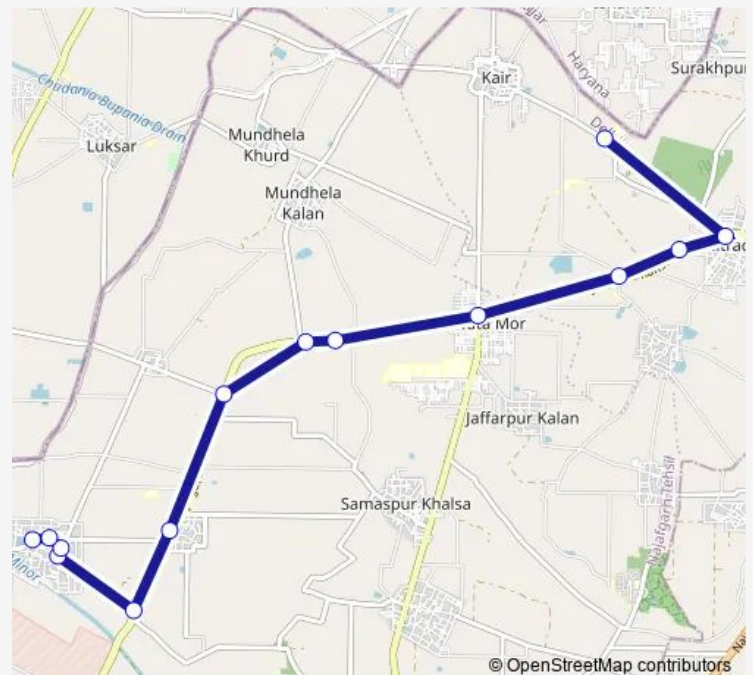

Bus 835Inkstlup

[Go to website](#)

Direction

Kair Depot — Issapur Village Temple

14 stops

[Open route schedule](#)

Kair Depot

Mitraon Village (Dhansa Road)

Mitraon School

Surehra Crossing

Rawta Crossing

Mata Dankaur Public School

Mundhela Crossing

Bakkar Garh Crossing

Qadipur

Issapur Xing

Wednesday 05:18-07:18

Thursday 05:18-07:18

Friday 05:18-07:18

Saturday 05:18-07:18

Sunday 05:18-07:18

Route info

Direction: Kair Depot

Stops: 14

Trip Duration: 0 hour 48 min

835Inkstlup

BusMaps

835Inkstlup Bus time schedules and route maps are available in an offline PDF at busmaps.com. Use the busmaps.com website to see live bus times, train schedule or subway schedule, and step-by-step directions for all public transit in Ojwah