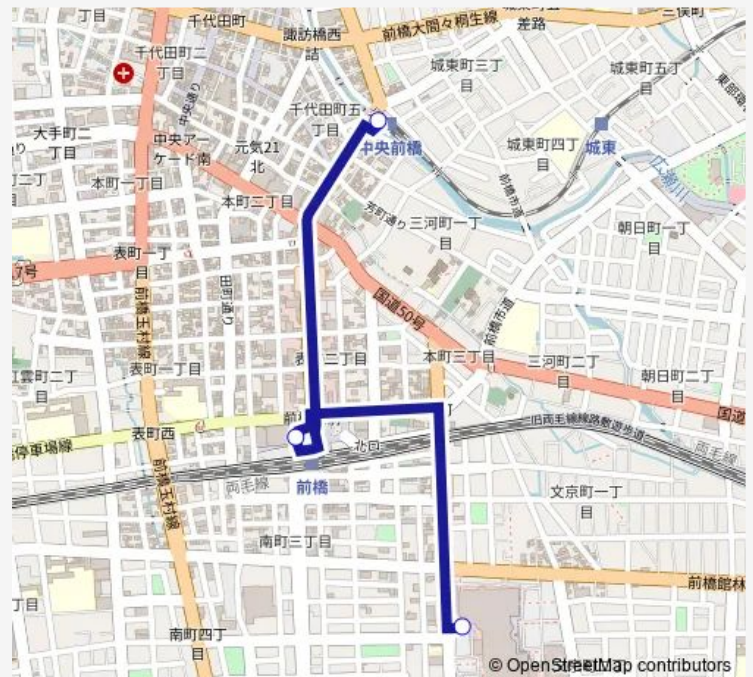

Saturday 08:55-19:10

Sunday 08:55-19:10

Route info

Direction: 中央前橋駅

Stops: 3

Trip Duration: 0 hour 17 min

59B シャトルバス

Direction

Monday	—
Tuesday	—
Wednesday	—
Thursday	—
Friday	—
Saturday	09:17-18:47
Sunday	09:17-18:47

Route info

Direction: けやきウォーク前橋

Stops: 3

Trip Duration: 0 hour 17 min

59B シャトルバス Bus time schedules and route maps are available in an offline PDF at busmaps.com. Use the busmaps.com website to see live bus times, train schedule or subway schedule, and step-by-step directions for all public transit in Maebashi