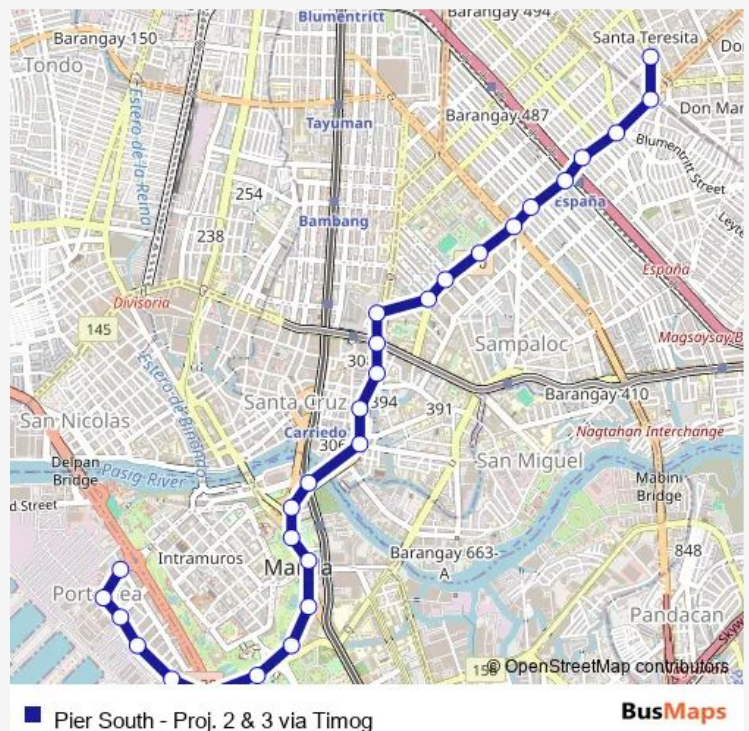

### Direction

Railroad Dr / 13th St Intersection, Manila — Mayon Avenue / Florentino Intersection, Manila

28 stops

[Open route schedule](#)

- Railroad Dr / 13th St Intersection, Manila
- Antonio C. Delgado / 13th St Intersection, Manila
- Antonio C. Delgado / 16th St Intersection, Manila
- Antonio C. Delgado, Manila
- 25th St / Antonio C. Delgado Intersection, Manila
- Padre Burgos St / Padre Burgos Street Intersection, Manila
- Padre Burgos St, Manila
- Padre Burgos St, Manila
- Padre Burgos / Taft Ave Intersection St, Manila
- Taft Ave, Manila
- Taft Ave, Manila
- Padre Burgos St, Manila
- Quezon Bridge, Manila
- Quezon Blvd, Manila
- Quezon Blvd, Manila
- Quezon Blvd, Manila
- Claro M. Recto Ave / Quezon Blvd Intersection, Manila
- España Blvd / Quezon Blvd Intersection, Manila
- España Blvd / Nicanor Reyes St Intersection, Manila
- P. Noval / España Blvd Intersection, Manila
- España Blvd / Osmeña Drive Intersection, Manila

### Route schedule

Railroad Dr / 13th St Intersection, Manila — Mayon Avenue / Florentino Intersection, Manila

Monday	00:00
Tuesday	00:00
Wednesday	00:00
Thursday	00:00
Friday	00:00
Saturday	00:00
Sunday	00:00

### Route info

Direction: Railroad Dr / 13th St Intersection, Manila

Stops: 28

Trip Duration: 0 hour 32 min

España Blvd / Arsenio H. Lacson Ave Intersection, Manila

Ramon Magsaysay High School, Espana Boulevard,  
Manila