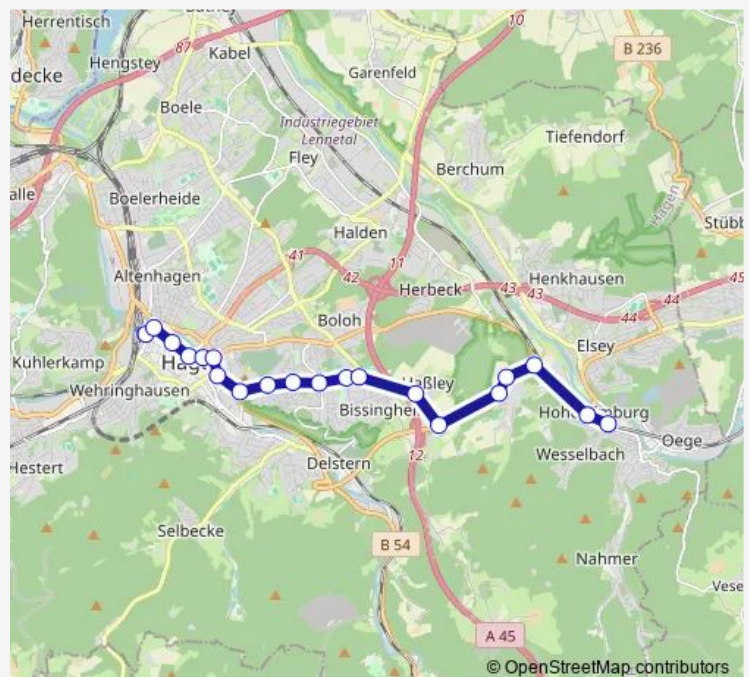

Hagen Hohenlimburg Mitte

Hagen Hohenlimburg Bf

Route schedule

Hagen Hbf — Hagen Hohenlimburg Bf

Monday	23:02-00:02 ⁺¹
Tuesday	23:02-00:02 ⁺¹
Wednesday	23:02-00:02 ⁺¹
Thursday	23:02-00:02 ⁺¹
Friday	23:02-02:02 ⁺¹
Saturday	23:02-02:02 ⁺¹
Sunday	23:02-00:02 ⁺¹

Route info

Direction: Hagen Hbf

Stops: 20

Trip Duration: 0 hour 25 min

■ Ne12

BusMaps

Direction

Hagen Hohenlimburg Bf — Hagen Hbf

20 stops

[Open route schedule](#)

Hagen Hohenlimburg Bf

Hagen Hohenlimburg Mitte

Hagen Hünenpforte

Hagen Weißensteinstr.

Hagen Holthausen

Hagen Alte Dorfschule