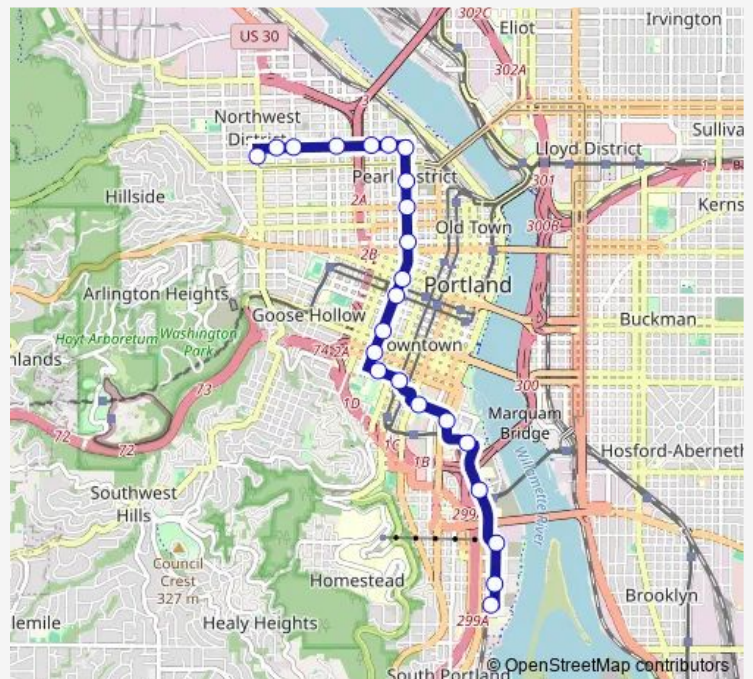

NW 21st & Lovejoy

NW 18th & Lovejoy

NW 13th & Lovejoy

NW 11th & Johnson

NW 11th & Glisan

NW 11th & Couch

SW 11th & Alder

SW 11th & Taylor

SW 11th & Jefferson

SW 11th & Clay

SW 10th & Clay

Route schedule

NW 23rd & Marshall — SW 10th & Clay

Monday	22:06
Tuesday	—
Wednesday	22:06
Thursday	—
Friday	—
Saturday	22:06
Sunday	22:06

Route info

Direction: NW 23rd & Marshall

Stops: 13

Trip Duration: 0 hour 19 min

NS — Portland Streetcar - NS Line

**Direction**

S Lowell &amp; Bond — NW 23rd &amp; Marshall

23 stops

[Open route schedule](#)

S Lowell &amp; Bond

## Route info

Direction: S Lowell &amp; Bond

Stops: 23

Trip Duration: 0 hour 42 min

**Direction**

NW 23rd &amp; Marshall — S Lowell &amp; Bond

22 stops

[Open route schedule](#)