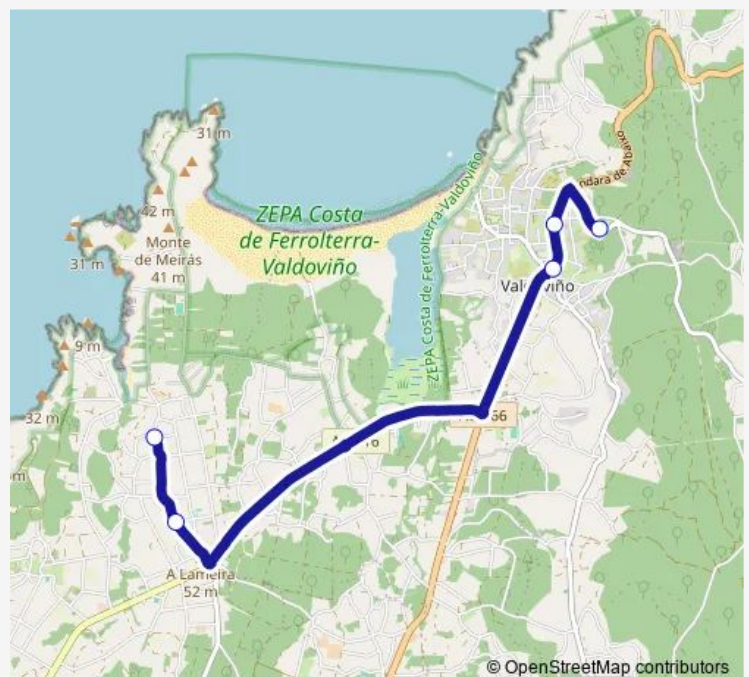

### Route schedule

Taraza 9 — CPI DE Atios

Monday 09:05

Tuesday 09:05

Wednesday 09:05

Thursday 09:05

Friday 09:05

Saturday —

### Route info

Direction: Taraza 9

Stops: 5

Trip Duration: 0 hour 21 min

■ Xg654005 — CPI DE Atios-Taraza (Cruce Centro)

Xg654005 Bus time schedules and route maps are available in an offline PDF at [busmaps.com](https://busmaps.com). Use the [busmaps.com](https://busmaps.com) website to see live bus times, train schedule or subway schedule, and step-by-step directions for all public transit in Valdovino