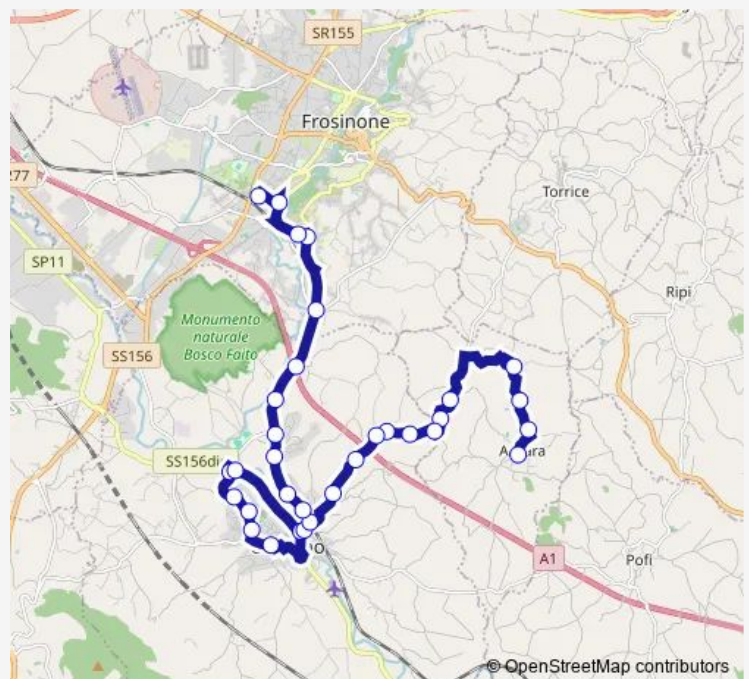

### Route schedule

Arnara | Piazza Porta Nuova # f5488 — Frosinone | Piazza Pertini # f3486

Monday 11:10-14:50

Tuesday 11:10-14:50

Wednesday 11:10-14:50

Thursday 11:10-14:50

Friday 11:10-14:50

Saturday 11:10-15:00

### Route info

Direction: Arnara | Piazza Porta Nuova # f5488

Stops: 32

Trip Duration: 0 hour 40 min

Arnara - Frosinone # Fr89d

Ceccano | Stazione FS # f3465

Ceccano | Via Frosinone Via Paolina # f3466

Ceccano | Via Frosinone Via Passo Cardinale # f3467