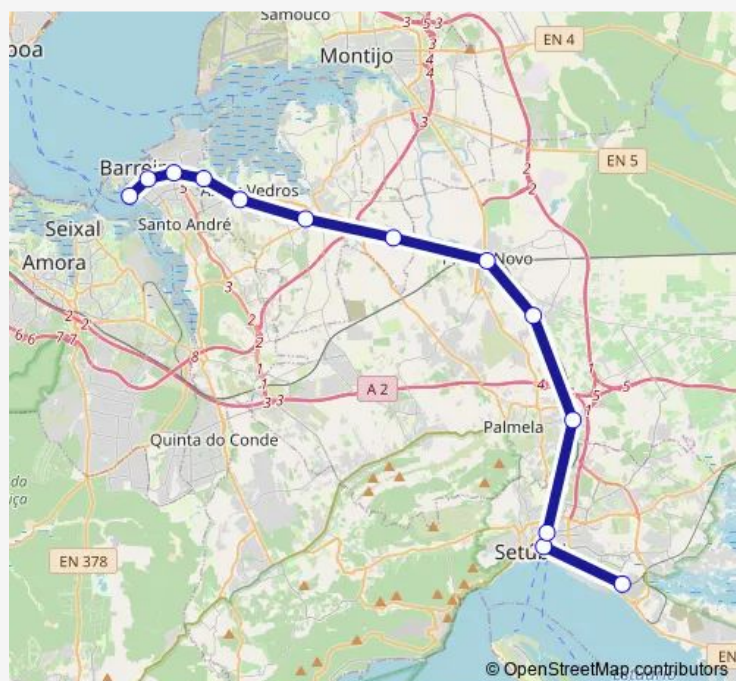

Direction

Barreiro — Praias do Sado-A

13 stops

[Open route schedule](#)

Barreiro

Barreiro-A

Lavradio

Baixa da Banheira

Praias do Sado-A

Route schedule

Barreiro — Praias do Sado-A

Monday 05:55-22:25

Tuesday 05:55-22:25

Wednesday 05:55-22:25

Thursday 05:55-22:25

Friday 05:55-22:25

Saturday 06:25-21:25

Sunday 06:25-21:25

Route info

Direction: Barreiro

Stops: 13

Trip Duration: 0 hour 38 min

Direction

Praias do Sado-A — Barreiro

13 stops

[Open route schedule](#)

Praias do Sado-A

Praca do Quebedo

Setubal

Palmela

Venda do Alcaide

Pinhal Novo