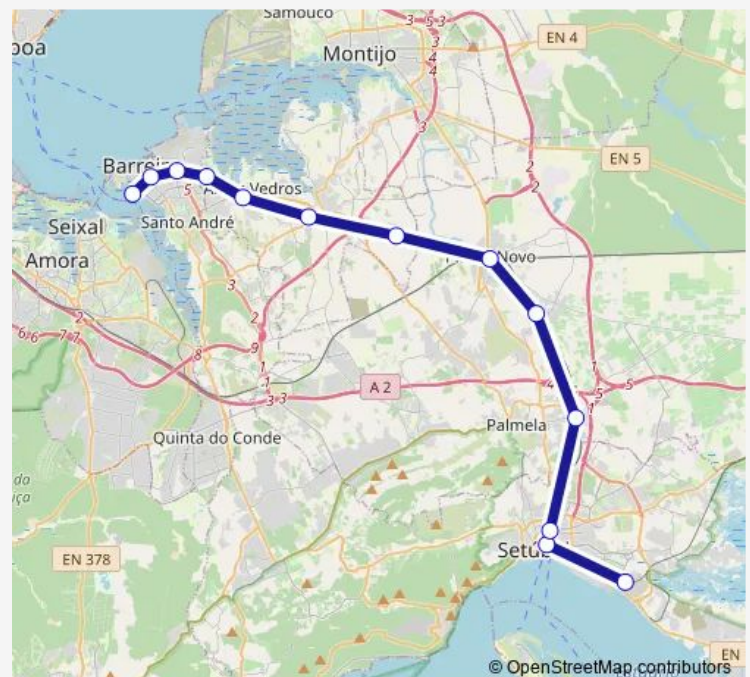

### Direction

Barreiro — Praias do Sado-A

13 stops

[Open route schedule](#)

Barreiro

Barreiro-A

Lavradio

Baixa da Banheira

Praias do Sado-A

### Route schedule

Barreiro — Praias do Sado-A

Monday 05:55-22:25

Tuesday 05:55-22:25

Wednesday 05:55-22:25

Thursday 05:55-22:25

Friday 05:55-22:25

Saturday 06:25-21:25

### Route info

Direction: Barreiro

Stops: 13

Trip Duration: 0 hour 38 min