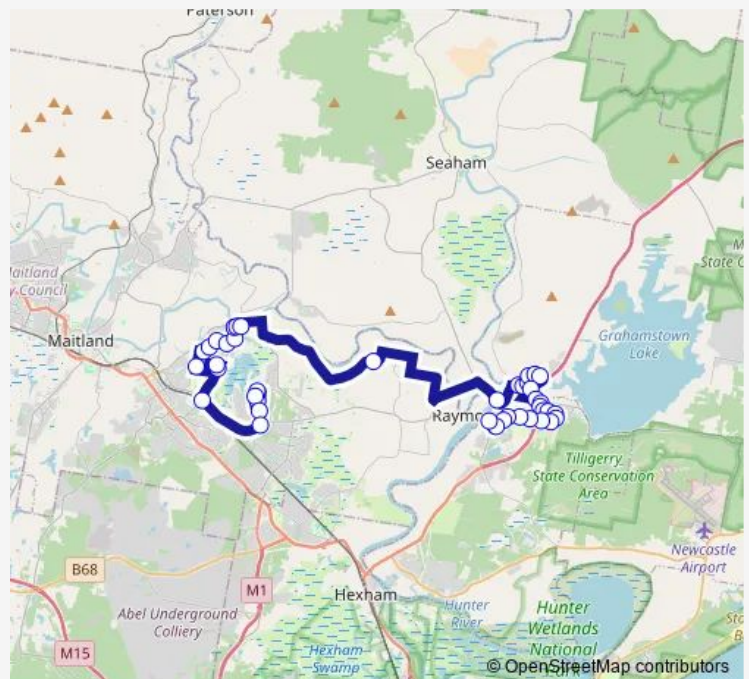

Robert St At Sparsholt St

Tenambit Public School, Edward St

Jenna Dr After Laurie Dr

Canterbury Dr After Jenna Dr

Canterbury Dr Opp Norwich Av

Canterbury Dr Before London Av

Tank St After Canterbury Dr

Tank St Opp High St

High St At Green St

High St At Northumberland St

Duckenfield Rd Opp 594

King Park Sporting Complex, Seaham Rd

Beaton Av Opp Kanway Cl

Beaton Av At Talavera Cl

Route schedule

St Aloysius Primary School, Tigerhawk Dr — Raymond Terrace Shopping Centre, Sturgeon St

Monday	15:15
Tuesday	15:15
Wednesday	15:15
Thursday	15:15
Friday	15:15
Saturday	—
Sunday	—

Route info

Direction: St Aloysius Primary School, Tigerhawk Dr

Stops: 41

Trip Duration: 1 hour 1 min

2693 — St Bede's CC to Raymond Terrace

Beaton Av At Dalyell Way

Beaton Av At Dawson Rd

Dawson Rd At Holwell Cct

Bellevue St After Dawson Rd

Adelaide St At Dresden Pl

Richardson Rd Before Pacific Hwy

Benjamin Lee Dr After Moxey Cl

Benjamin Lee Dr Opp Gale Cct