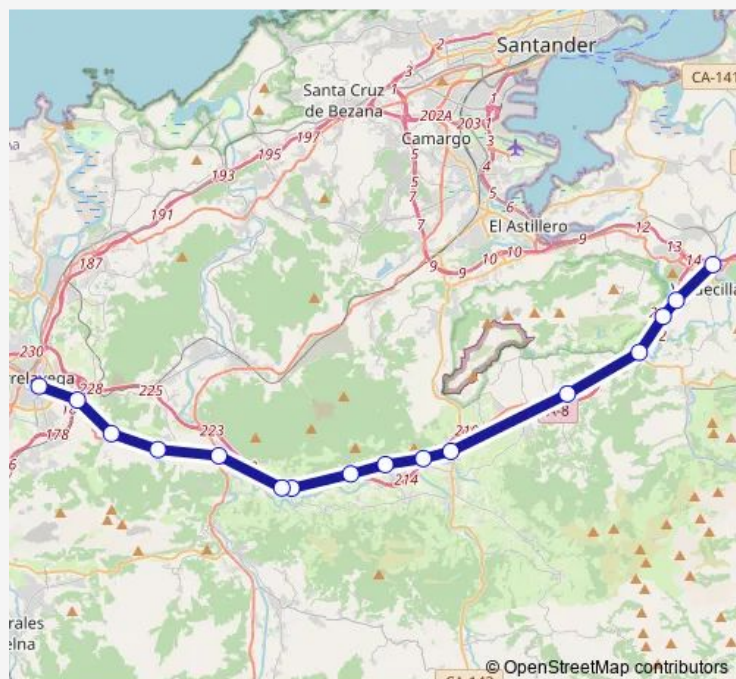

Monday 10:20-21:05

Tuesday 10:20-21:05

Wednesday 10:20-21:05

Thursday 10:20-21:05

Friday 10:20-21:05

Saturday 10:20-19:30

Sunday 10:20-19:30

Route info

Direction: Solares

Stops: 16

Trip Duration: 0 hour 55 min

Alsa - Torrelaveg — Solares-Torrelavega

Alsa - Torrelaveg Bus time schedules and route maps are available in an offline PDF at busmaps.com. Use the busmaps.com website to see live bus times, train schedule or subway schedule, and step-by-step directions for all public transit in Puente Viesgo