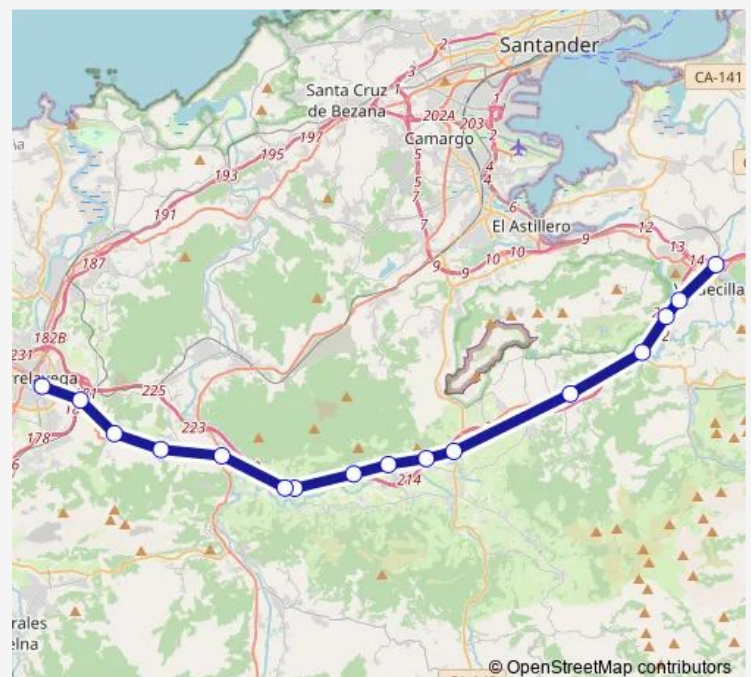

Direction

Solares — Torrelavega

16 stops

[Open route schedule](#)

- Solares
- Sobremazas
- S.Vitores
- Pamanes
- Penagos
- Saron
- La Encina
- La Penilla (Sta. Maria Cayon)
- La Cueva
- Pomaluengo
- Socobio (Castañeda)
- Vargas
- Las Presillas
- La Montaña
- Sierrapando
- Torrelavega

Route schedule

Solares — Torrelavega

Monday	10:20-21:05
Tuesday	10:20-21:05
Wednesday	10:20-21:05
Thursday	10:20-21:05
Friday	10:20-21:05
Saturday	10:20-19:30
Sunday	10:20-19:30

Route info

Direction: Solares

Stops: 16

Trip Duration: 0 hour 55 min

■ ALSA - Torrelaveg — Solares-Torrelavega

ALSA - Torrelaveg Bus time schedules and route maps are available in an offline PDF at busmaps.com. Use the busmaps.com website to see live bus times, train schedule or subway schedule, and step-by-step directions for all public transit in Puente Viesgo