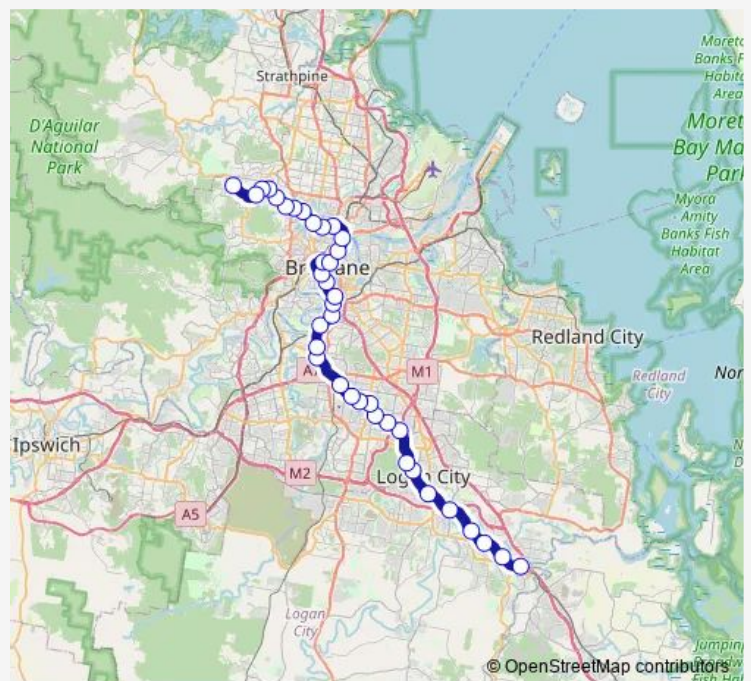

Fruitgrove station, platform 3

Runcorn station, platform 3

Altandi station, platform 3

Sunnybank station, platform 3

Banoon station, platform 3

Coopers Plains station, platform 3

Rocklea station, platform 2

Moorooka station, platform 2

Yeronga station, platform 2

Fairfield station, platform 2

Dutton Park station, platform 2

Boggo Road/Park Road station, platform 3

Route schedule

Beenleigh station, platform 1 — Ferny Grove station, platform 1

Monday 05:48

Tuesday —

Wednesday —

Thursday —

Friday —

Saturday —

Sunday 05:48

Route info

Direction: Beenleigh station, platform 1

Stops: 38

Trip Duration: 1 hour 39 min

■ BNFG — Beenleigh line - Ferny Grove line

South Bank station, platform 2

South Brisbane station, platform 2

Roma Street station, platform 7