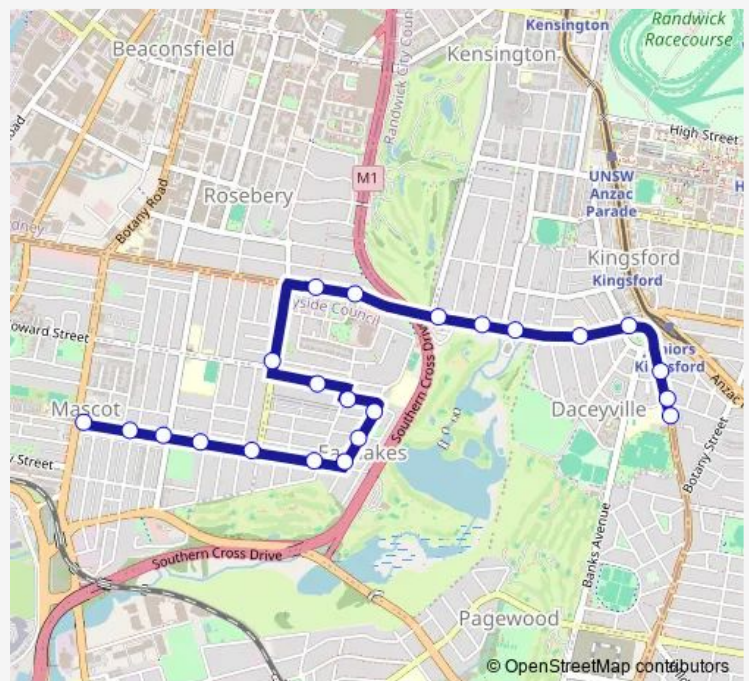

School Bus 661e King St and Botany Rd to Daceyville Public School

[Go to website](#)

Direction

King St At Botany Rd — Bunnerong Rd Opp Daceyville Public School

22 stops

[Open route schedule](#)

- King St At Botany Rd
- King St Opp Alfred St
- King St Opp L' Estrange Park
- King St Opp Hicks Av
- King St At Maloney St
- King St At St Helena Pde
- Florence Av At King St
- Florence Av At O'Connor St
- Florence Av Opp Vernon Av
- Lismore St At St Helena Pde
- George St After St Helena Pde
- Maloney St At Coward St
- Gardeners Rd After Dalmeny Av
- Gardeners Rd Opp Racecourse Pl
- Gardeners Rd After Tunstall Av
- Gardeners Rd At Eastern Av
- Gardeners Rd At Leonard Av
- St Spyridon Church, Gardeners Rd
- Gardeners Rd Opp Dacey Gardens
- Bunnerong Rd At Anderson St

Route schedule

King St At Botany Rd — Bunnerong Rd Opp Daceyville Public School

Monday	08:41
Tuesday	08:41
Wednesday	08:41
Thursday	08:41
Friday	08:41
Saturday	—
Sunday	—

Route info

Direction: King St At Botany Rd

Stops: 22

Trip Duration: 0 hour 16 min

Bunnerong Rd At Apsley Av

Bunnerong Rd Opp Daceyville Public School

661e School Bus time schedules and route maps are available in an offline PDF at busmaps.com. Use the busmaps.com website to see live bus times, train schedule or subway schedule, and step-by-step directions for all public transit in Sydney