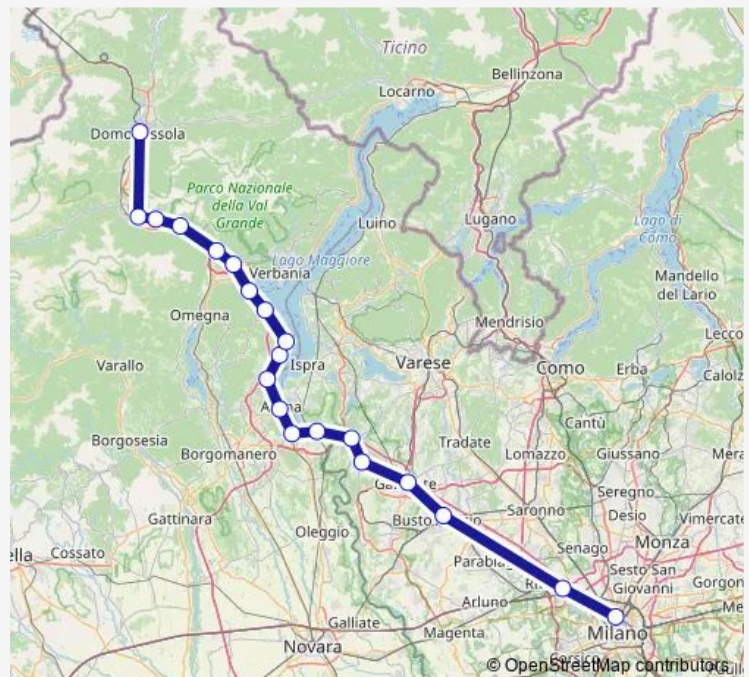

### Direction

Milano Porta Garibaldi F.S. — Domodossola F.S.

20 stops

[Open route schedule](#)

Milano Porta Garibaldi F.S.

RHO Fiera F.S.

Busto Arsizio F.S.

Gallarate F.S.

### Route schedule

Milano Porta Garibaldi F.S. — Domodossola F.S.

Monday 06:12-19:46

Tuesday 06:12-19:46

Wednesday 06:12-19:46

Thursday 06:12-19:46

Friday 06:12-19:46

Saturday 06:12-19:46

Sunday 06:12-19:46

### Route info

Direction: Milano Porta Garibaldi F.S.

Stops: 20

Trip Duration: 2 hour 8 min

004759 Rail time schedules and route maps are available in an offline PDF at [busmaps.com](https://busmaps.com). Use the [busmaps.com](https://busmaps.com) website to see live bus times, train schedule or subway schedule, and step-by-step directions for all public transit in Mergozzo