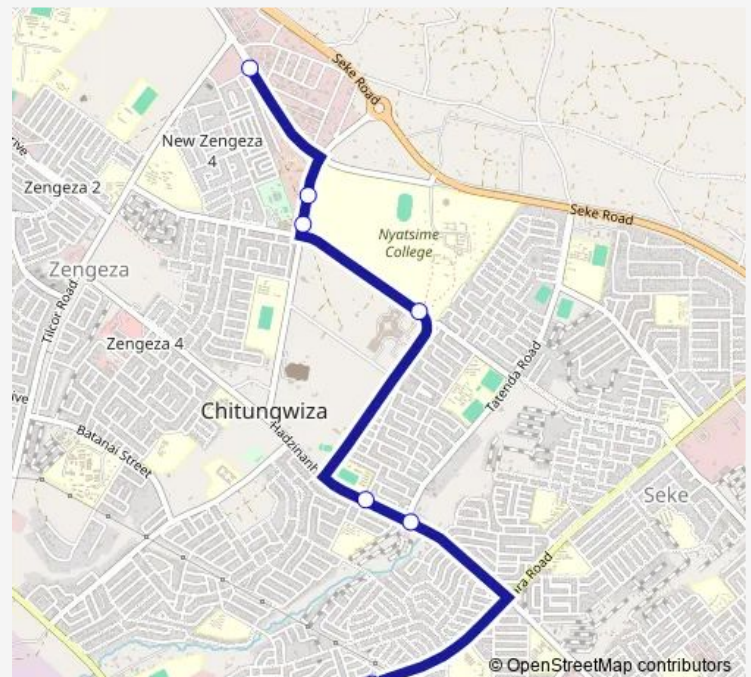

### Direction

Chikwanha Hub — L Bus Stop, Mharapara Road

7 stops

[Open route schedule](#)

Chikwanha Hub

Supernova

Complex

Town Centre

Duku Road

C Junction

L Bus Stop, Mharapara Road

### Route schedule

Chikwanha Hub — L Bus Stop, Mharapara Road

Monday	11:17
Tuesday	11:17
Wednesday	11:17
Thursday	11:17
Friday	11:17
Saturday	11:17
Sunday	11:17

### Route info

Direction: Chikwanha Hub

Stops: 7

Trip Duration: 0 hour 18 min

Communal Taxi Service time schedules and route maps are available in an offline PDF at [busmaps.com](https://busmaps.com). Use the [busmaps.com](https://busmaps.com) website to see live bus times, train schedule or subway schedule, and step-by-step directions for all public transit in Chitungwiza