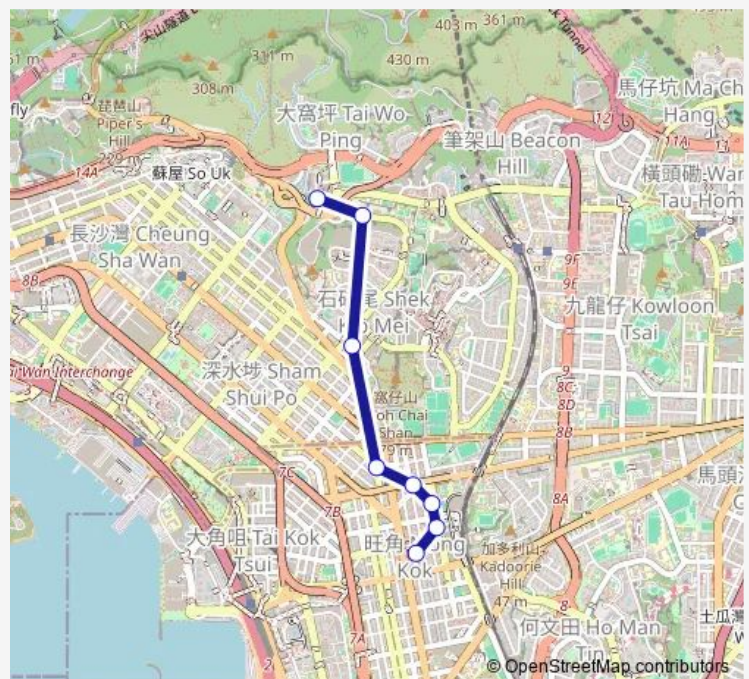

### Direction

Fife Street Near SAI Yeung Choi Street South — Chak ON Road, Outside FU Chak House, Chak ON Estate

8 stops

[Open route schedule](#)

Fife Street Near SAI Yeung Choi Street South

NO.153 SAI YEE STREET

### Route schedule

Fife Street Near SAI Yeung Choi Street South — Chak ON Road, Outside FU Chak House, Chak ON Estate

Monday 06:40-16:15

Tuesday 06:40-16:15

Wednesday 06:40-16:15

Thursday 06:40-16:15

Friday 06:40-16:15

### Route info

Direction: Fife Street Near SAI Yeung Choi Street South

Stops: 8

Trip Duration: 0 hour 16 min

■ 30A — Chak ON Estate - Mong KOK Station

### Direction

Chak ON Road, Outside FU Chak House, Chak ON Estate  
— Fife Street Near SAI Yeung Choi Street South

7 stops

[Open route schedule](#)

Chak ON Road, Outside FU Chak House, Chak ON Estate

NAM CHEONG STREET, OUTSIDE PUBLIC HEALTH  
LABORATORY CENTRE