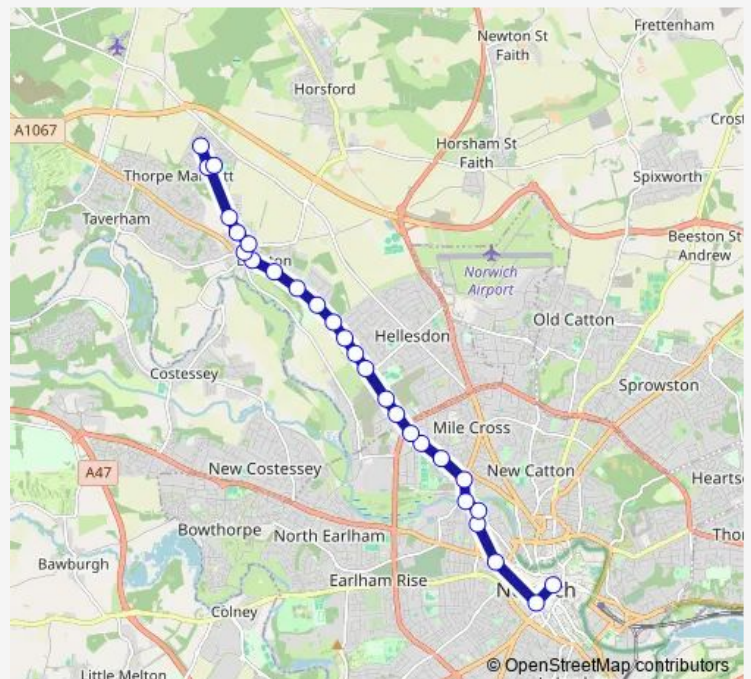

Thursday 09:50-13:50

Friday 09:50-13:50

Saturday 09:50-13:50

Sunday 09:50-13:50

Route info

Direction: Cricket Close

Stops: 25

Trip Duration: 0 hour 28 min

■ 30A — Norwich - Old Palace Road - Drayton

Co-op

Westwick Street

Bank Street

Castle Meadow

Direction

Castle Meadow — Cricket Close

27 stops

[Open route schedule](#)

Castle Meadow

Rampant Horse Street

Charles Square

Goodman Square

The Dolphin

Heigham Street

Lidl Superstore