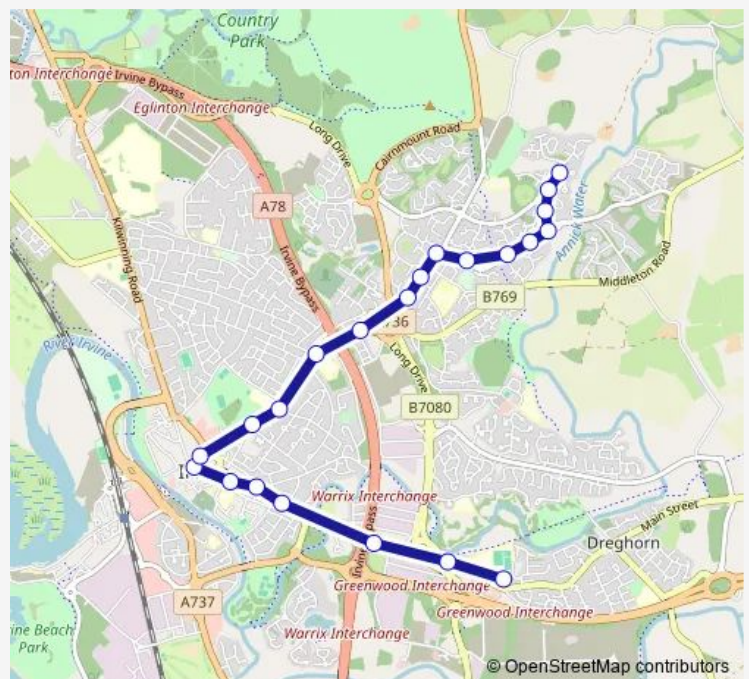

Bus 30A Montgomery Park, Irvine - Irvine Cross / Greenwood Academy

[Go to website](#)

Direction

Greenwood Academy — Strathmore Park

22 stops

[Open route schedule](#)

Greenwood Academy

Long Drive

Perceton Roundabout

Berryhill Avenue

Lawthorn Farm Pub

Route schedule

Greenwood Academy — Strathmore Park

Monday	15:45
Tuesday	15:45
Wednesday	14:55
Thursday	14:55
Friday	14:55
Saturday	—
Sunday	—

Route info

Direction: Greenwood Academy

Stops: 22

Trip Duration: 0 hour 20 min

30A — Montgomery Park, Irvine - Irvine Cross / Greenwood Academy

Direction

Strathmore Park — Greenwood Academy

22 stops

[Open route schedule](#)

Monday 08:15

Tuesday 08:15

Wednesday 08:15

Thursday 08:15

Friday 08:15

Saturday —

Sunday —

Route info