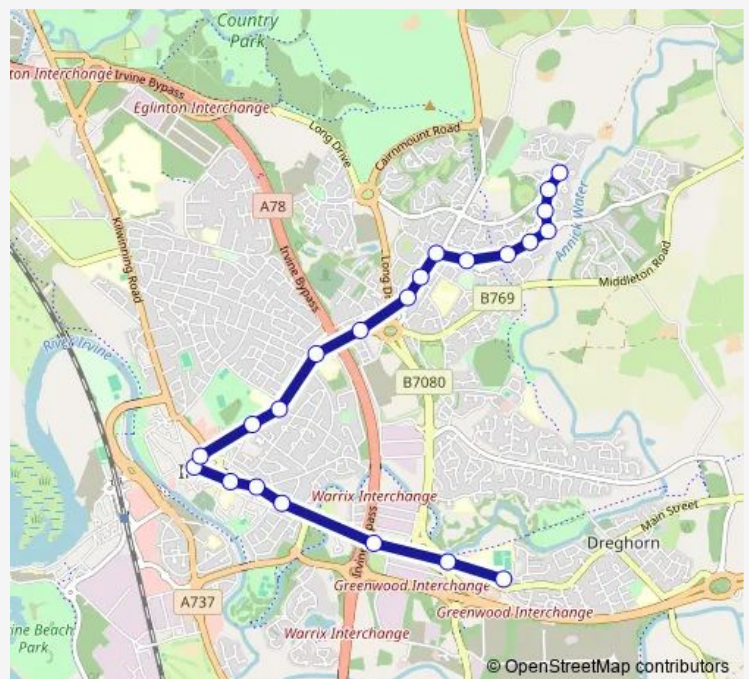

### Route schedule

Greenwood Academy — Strathmore Park

Monday	15:45
Tuesday	15:45
Wednesday	14:55
Thursday	14:55
Friday	14:55
Saturday	—
Sunday	—

### Route info

Direction: Greenwood Academy

Stops: 22

Trip Duration: 0 hour 20 min

■ 30A — Montgomery Park, Irvine - Irvine Cross / Greenwood Academy

BusMaps

**Direction**

Strathmore Park — Greenwood Academy

22 stops

[Open route schedule](#)

Strathmore Park

Broughton Green

Berryhill Avenue

Perce-ton Roundabout

Bowhouse Way

Bowhouse Way