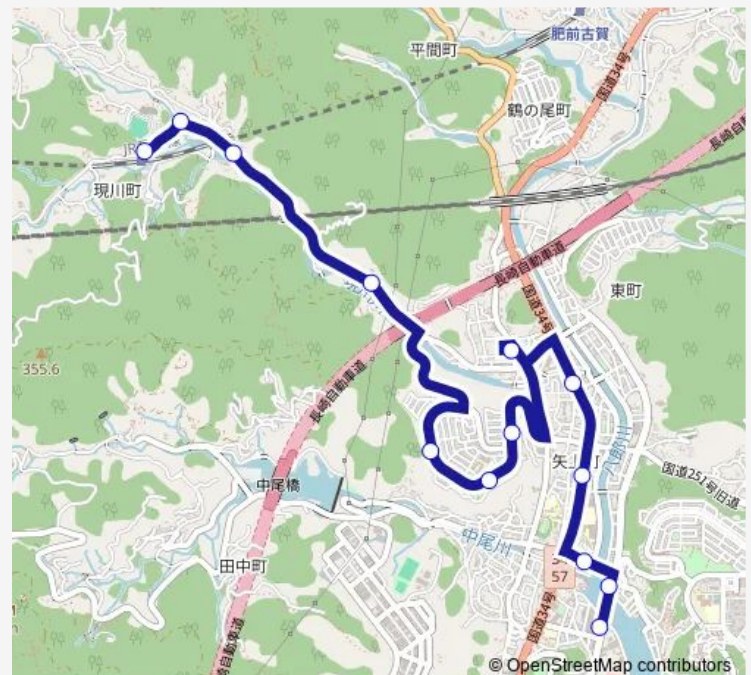

Saturday 09:49-16:19

Sunday 09:49-16:19

Route info

Direction: イオン東長崎店下り

Stops: 13

Trip Duration: 0 hour 19 min

■ 現川駅前 — 現川駅前東長崎営業所・高城台

現川駅前 Bus time schedules and route maps are available in an offline PDF at busmaps.com. Use the busmaps.com website to see live bus times, train schedule or subway schedule, and step-by-step directions for all public transit in Nagasaki