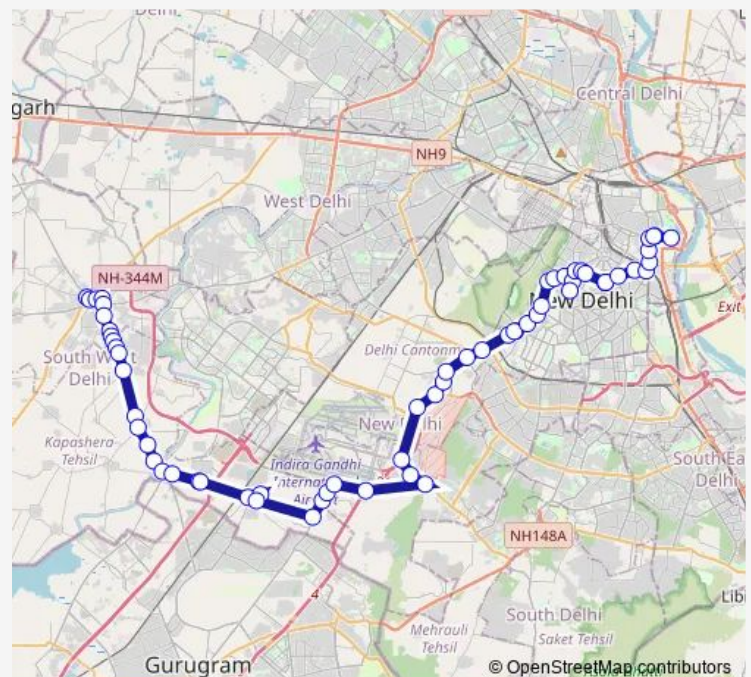

Bamnoli Crossing

Bijwason Flyover before Bridge

Bijwason Vill

Route schedule

Najafgarh Terminal — Delhi Sectt.

Monday 05:10-22:15

Tuesday 05:10-22:15

Wednesday 05:10-22:15

Thursday 05:10-22:15

Friday 05:10-22:15

Saturday 05:10-22:15

Sunday 05:10-22:15

Route info

Direction: Najafgarh Terminal

Stops: 62

Trip Duration: 3 hour 3 min