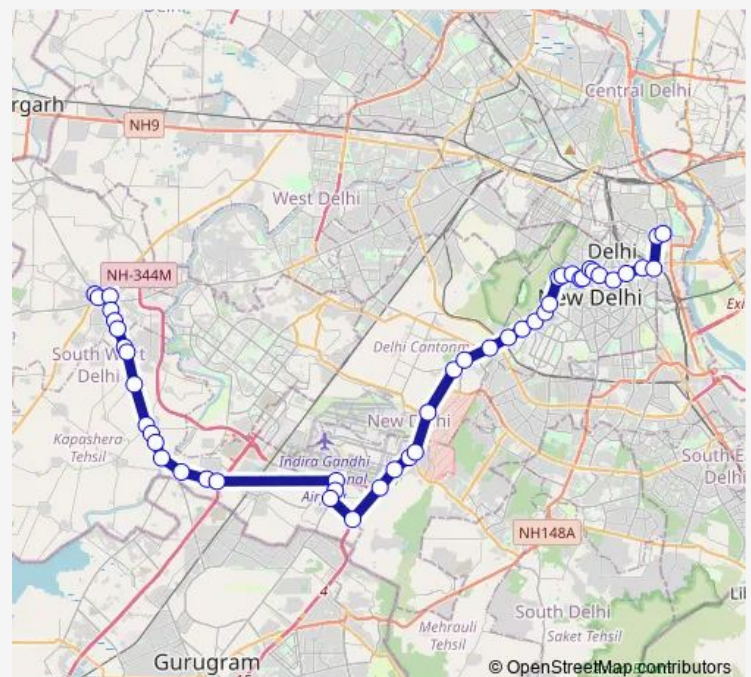

Kapashera Xing

Rajokari X-Ing

Shiv Murti-li

Route schedule

Najafgarh Terminal — Ambedkar Stadium

Monday 07:00-14:55

Tuesday 07:00-14:55

Wednesday 07:00-14:55

Thursday 07:00-14:55

Friday 07:00-14:55

Saturday 07:00-14:55

Sunday 07:00-14:55

Route info

Direction: Najafgarh Terminal

Stops: 47

Trip Duration: 2 hour 32 min