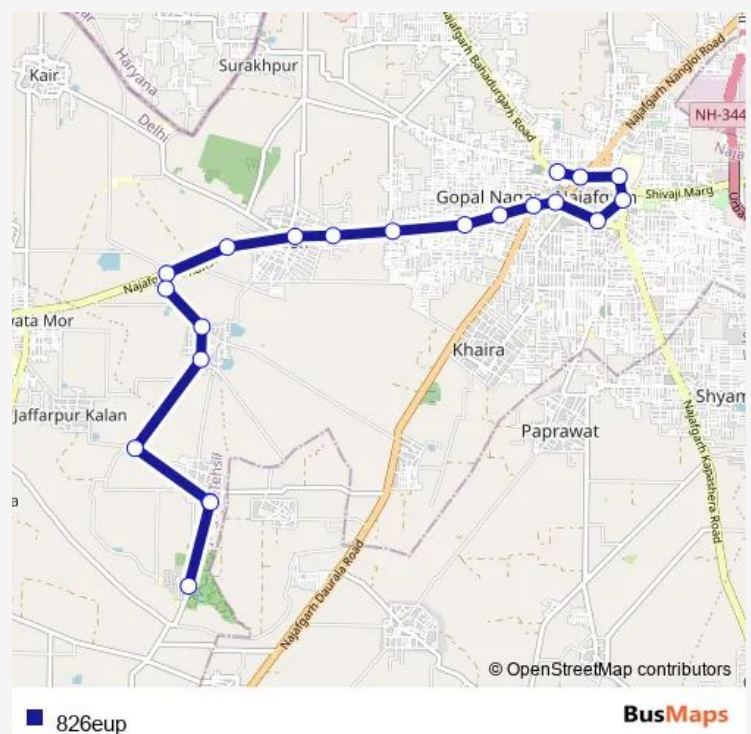

### Route schedule

Najafgarh Terminal — Ch Brahm Parkash Ayurvedic Hospital

Monday 13:58-15:58

Tuesday 13:58-15:58

Wednesday 13:58-15:58

Thursday 13:58-15:58

Friday 13:58-15:58

Saturday 13:58-15:58

### Route info

Direction: Najafgarh Terminal

Stops: 21

Trip Duration: 0 hour 43 min

826eup

826eup Bus time schedules and route maps are available in an offline PDF at [busmaps.com](https://busmaps.com). Use the [busmaps.com](https://busmaps.com) website to see live bus times, train schedule or subway schedule, and step-by-step directions for all public transit in Najafgarh