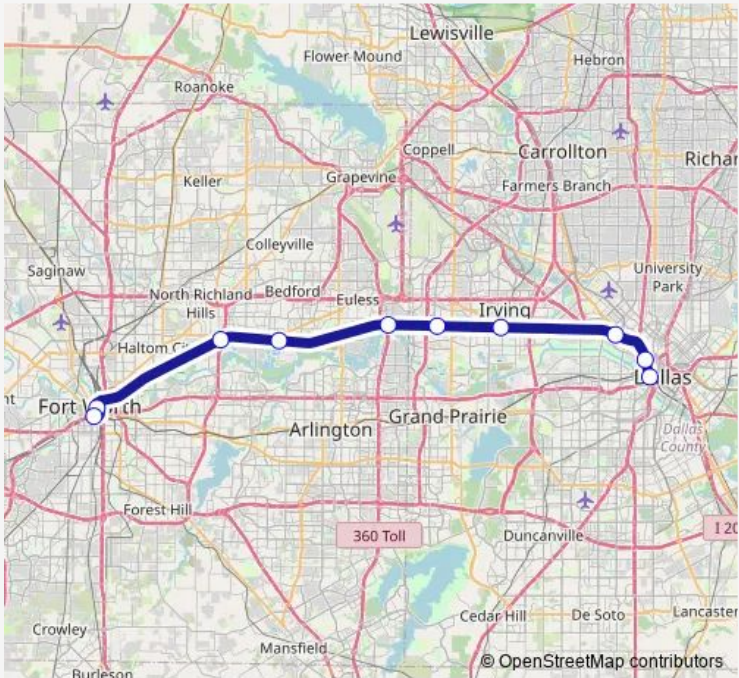

Rail TRE Trinity Railway

[Go to website](#)

Direction
 T&P STATION — EBJ Union Station
 10 stops
[Open route schedule](#)

- T&P STATION
- FORT WORTH INTERMODAL TRANSIT CENTER
- TRINITY LAKES STATION
- BELL STATION
- CENTREPORT STATION
- WEST IRVING STATION
- DOWNTOWN IRVING/HERITAGE CROSSING STATION
- MEDICAL/MARKET CTR STATION
- VICTORY STATION
- EBJ Union Station

Route schedule
 T&P STATION — EBJ Union Station

Monday	04:58-22:28
Tuesday	04:58-22:28
Wednesday	04:58-22:28
Thursday	04:58-22:28
Friday	04:58-22:28
Saturday	05:48-22:48
Sunday	—

Route info
 Direction: T&P STATION
 Stops: 10
 Trip Duration: 1 hour 3 min

Direction

EBJ Union Station — T&P STATION

10 stops

[Open route schedule](#)

EBJ Union Station

VICTORY STATION

MEDICAL/MARKET CTR STATION

DOWNTOWN IRVING/HERITAGE CROSSING STATION

Thursday 08:58-23:58

Friday 08:58-01:28⁺¹Saturday 23:48-00:48⁺¹

Sunday —

Route info

Direction: T&P STATION

Stops: 6

Trip Duration: 0 hour 38 min

Direction