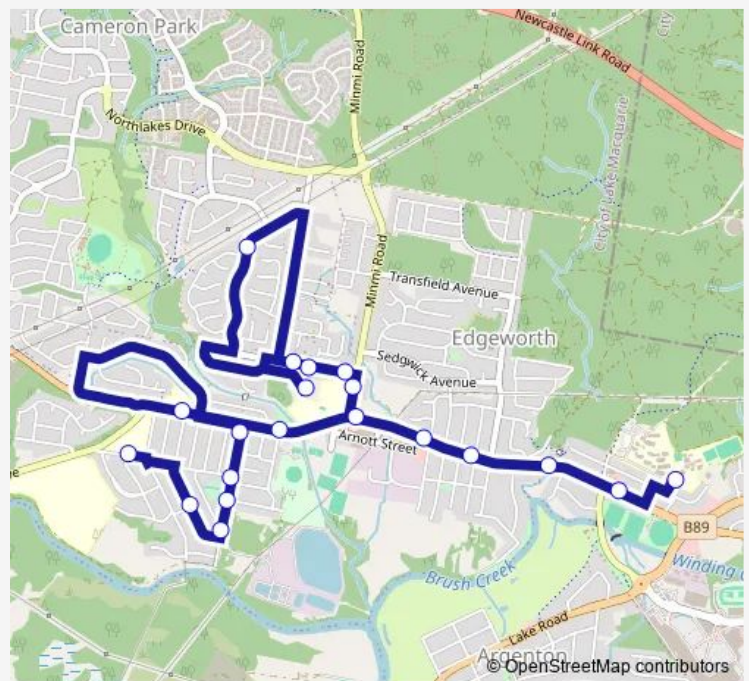

Edgeworth Heights Public School, Crest Av

Suttor St Opp Penrose St

Garth St After Suttor St

Garth St Opp Velinda St

Garth St At Windsor St

Garth St Before Main Rd

St Benedict's Primary School, Main Rd

Main Rd Opp Charles St

Edgeworth Public School, Minmi Rd

Oakville Rd Opp Harris St

Edgeworth Ps

Hilldale Dr After Springvale Cct

Oakville Rd After Harris St

Oakville Rd Opp Edgeworth Public School

Main Rd At Minmi Rd

St Main Rd At Thomas St

Main Rd At Fletcher St

Main Rd After Impala St

Main Rd Opp Frederick St

Glendale Tech High School Bus Bay, Clare St

Route schedule

Edgeworth Heights Public School, Crest Av — Glendale Tech High School Bus Bay, Clare St

Monday	15:05
Tuesday	15:05
Wednesday	15:05
Thursday	15:05
Friday	—
Saturday	—
Sunday	—

Route info

Direction: Edgeworth Heights Public School, Crest Av

Stops: 20

Trip Duration: 0 hour 35 min

6209 — Edgeworth Heights PS to Glendale Technology Hs **BusMaps**