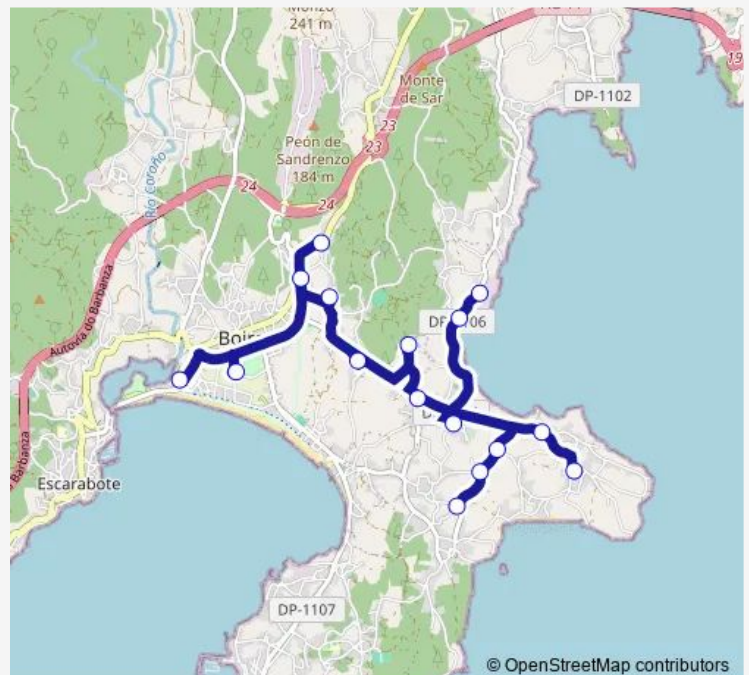

### Direction

Prixel — IES Praia Barraña

16 stops

[Open route schedule](#)

Prixel

Cruce Mosqueira

Cruce Chancelas/Mañons

Abanqueiro

Gasolinera

Rotonda Cimadevila

IES A Cachada

IES Praia Barraña

### Route schedule

Prixel — IES Praia Barraña

Monday	08:00
Tuesday	08:00-16:00
Wednesday	08:00
Thursday	08:00
Friday	08:00
Saturday	—
Sunday	—

### Route info

Direction: Prixel

Stops: 16

Trip Duration: 0 hour 15 min

Xg847035 — IES Praia Barraña-Prixel

Xg847035 Bus time schedules and route maps are available in an offline PDF at [busmaps.com](https://busmaps.com). Use the [busmaps.com](https://busmaps.com) website to see live bus times, train schedule or subway schedule, and step-by-step directions for all public transit in Boiro