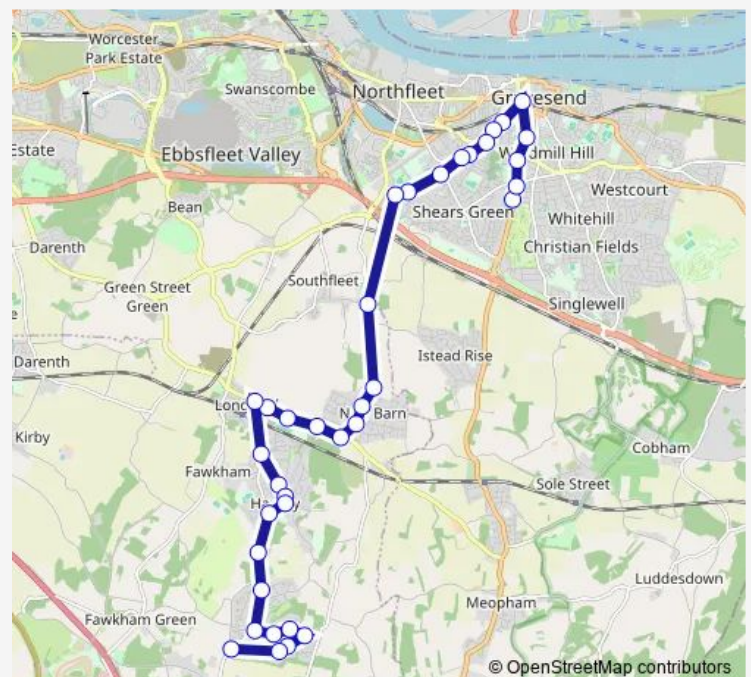

Thursday 07:25

Friday 07:25

Saturday —

Sunday —

Route info

Direction: Lambardes

Stops: 36

Trip Duration: 0 hour 49 min

The Rose

Pelham Road Shops

Lennox Road East

Arthur Street

Weavers Close

Kent Road

Alms Houses

Cross Lane West

Dennis Road

Direction

Dennis Road — Ash Road

36 stops

[Open route schedule](#)

Dennis Road

Cross Lane West

Alms Houses

Monday 15:25

Tuesday 15:25

Wednesday 15:25

Thursday 15:25

Friday 14:05

Saturday —

Sunday —

Route info