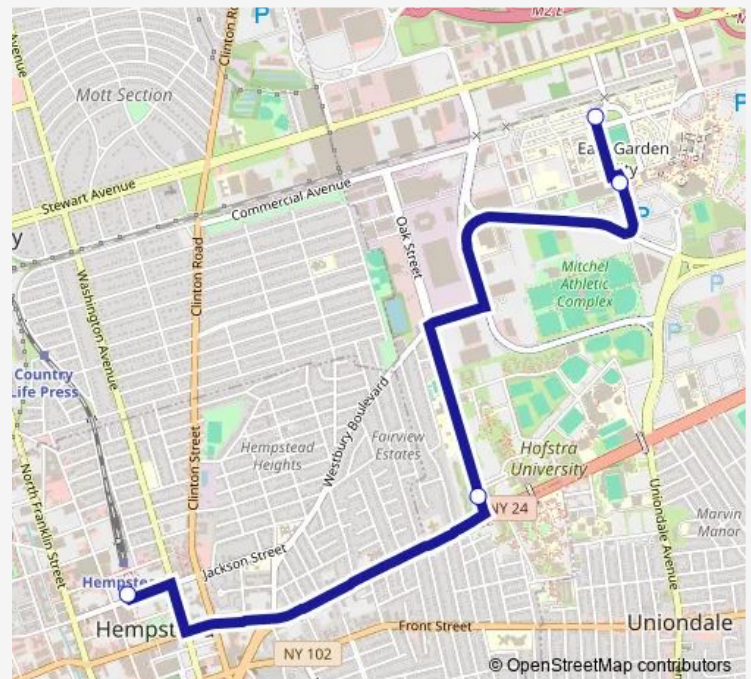

Hempstead Tp / Oak

(arr.) Hemp TC / West

Route schedule

NCC / Bookstore — (arr.) Hemp TC / West

Monday 06:03-16:39

Tuesday 06:03-16:39

Wednesday 06:03-16:39

Thursday 06:03-16:39

Friday 06:03-16:39

Saturday —

Sunday —

Route info

Direction: NCC / Bookstore

Stops: 4

Trip Duration: 0 hour 15 min

n16X — NCC Express

Direction

(arr.) Hemp TC / Bays 12-15 — NCC / Bookstore

4 stops

[Open route schedule](#)

(arr.) Hemp TC / Bays 12-15

Oak St / Hempstead

NCC / Student Union

NCC / Bookstore

Route schedule

(arr.) Hemp TC / Bays 12-15 — NCC / Bookstore

Monday	05:45-16:22
Tuesday	05:45-16:22
Wednesday	05:45-16:22
Thursday	05:45-16:22
Friday	05:45-16:22
Saturday	—
Sunday	—

Route info

Direction: (arr.) Hemp TC / Bays 12-15