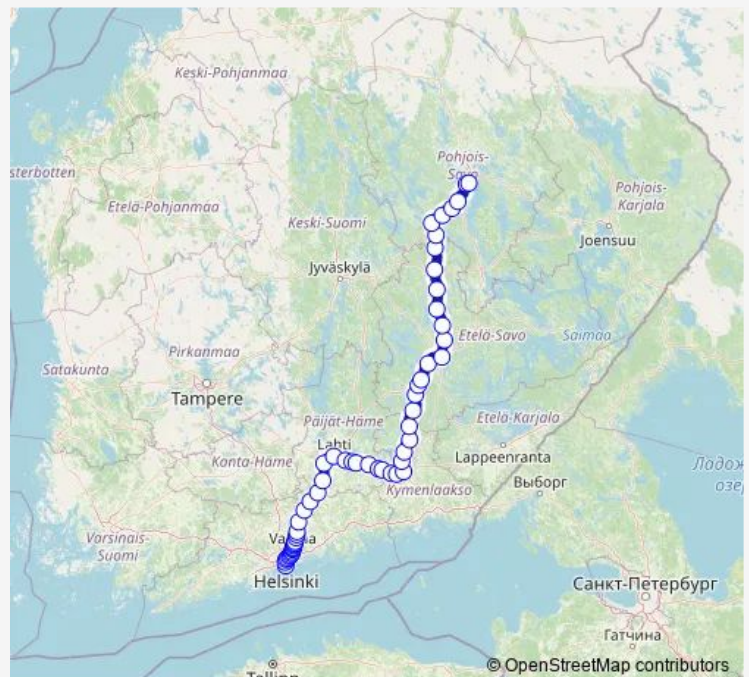

### Route schedule

Helsinki — Kuopio

Monday —

Tuesday 11:19

Wednesday —

Thursday —

Friday —

Saturday —

### Route info

Direction: Helsinki

Stops: 57

Trip Duration: 4 hour 16 min

■ IC 65 — Helsinki - Kuopio

Sipilä

Henna

Hakosilta