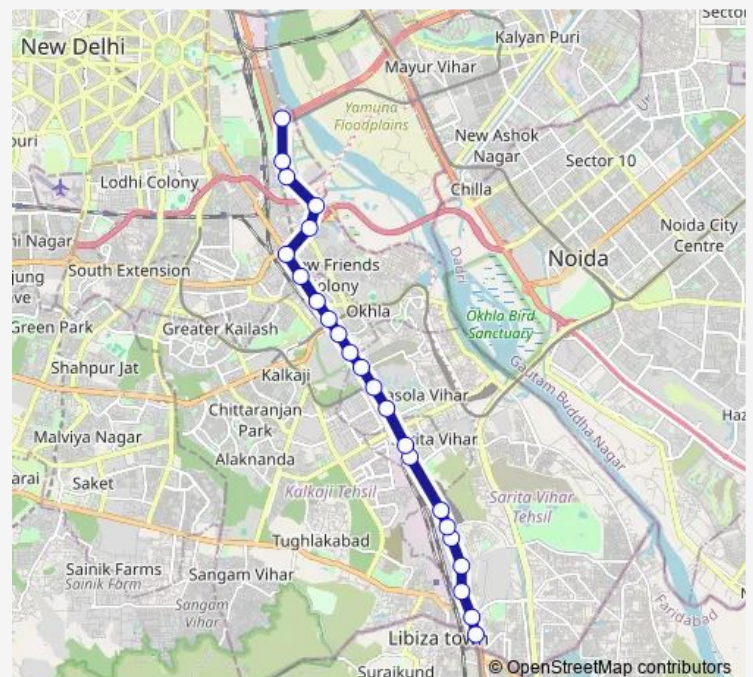

### Direction

Badarpur Border — Millennium Depot Gate 8

23 stops

[Open route schedule](#)

Badarpur Border

Jaitpur Crossing

Badarpur Village

Power House

### Route schedule

Badarpur Border — Millennium Depot Gate 8

Monday 09:10

Tuesday 09:10

Wednesday 09:10

Thursday 09:10

Friday 09:10

Saturday 09:10

### Route info

Direction: Badarpur Border

Stops: 23

Trip Duration: 0 hour 53 min

473stldown

Sarai Kale Khan Isbt

Millennium Depot Gate 8

473stldown Bus time schedules and route maps are available in an offline PDF at [busmaps.com](https://busmaps.com). Use the [busmaps.com](https://busmaps.com) website to see live bus times, train schedule or subway schedule, and step-by-step directions for all public transit in New Delhi