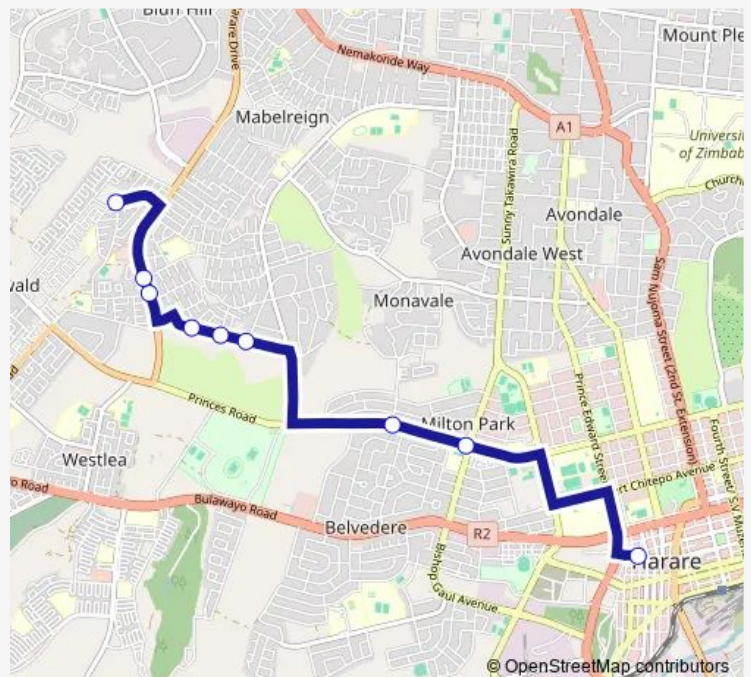

Communal Taxi Service Jason Moyo and Mbuya Nehanda to Bloomingdale

[Go to website](#)

**Direction**

Corner Jason Moyo Avenue & Mbuya Nehanda Street — Ashdown Park Shops

9 stops

[Open route schedule](#)

Corner Jason Moyo Avenue & Mbuya Nehanda Street

Corner Bishop Gaul Avenue and Princess Drive

Corner Monavale Road and Princess Drive

Corner Kerward Avenue and Richwell Avenue

Corner Whitehall Drive and Richwell Avenue

Corner Horseferry Road and Richwell Avenue

Mabelrigh, Harare Drive Stop

Corner Clavering Road and Harare Drive

Ashdown Park Shops

**Route schedule**

Corner Jason Moyo Avenue & Mbuya Nehanda Street — Ashdown Park Shops

Monday	13:17
Tuesday	13:17
Wednesday	13:17
Thursday	13:17
Friday	13:17
Saturday	13:17
Sunday	13:17

**Route info**

Direction: Corner Jason Moyo Avenue & Mbuya Nehanda Street

Stops: 9

Trip Duration: 0 hour 41 min

Communal Taxi Service time schedules and route maps are available in an offline PDF at [busmaps.com](https://busmaps.com). Use the [busmaps.com](https://busmaps.com) website to see live bus times, train schedule or subway schedule, and step-by-step directions for all public transit in Harare