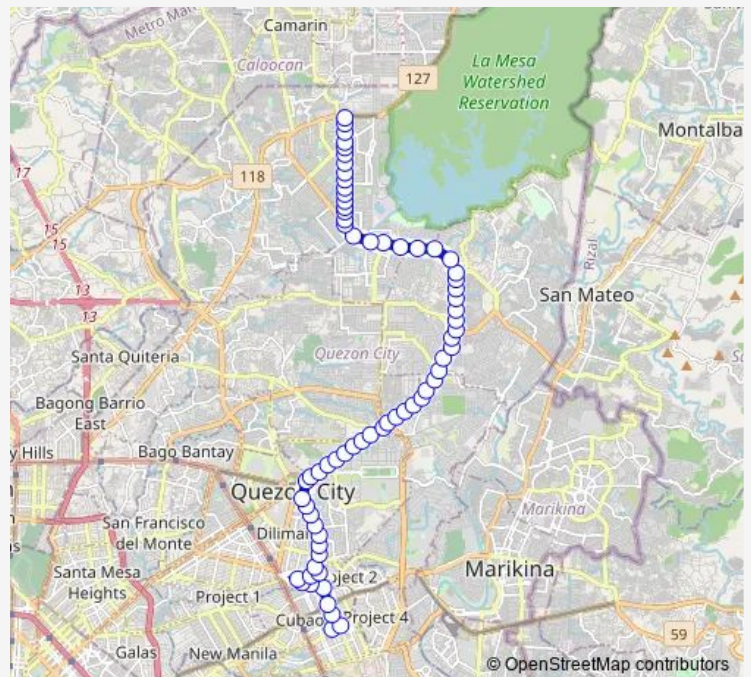

### Direction

13th Ave / P. Tuazon Blvd, Quezon City, Manila — SM Public Transport Terminal, Regalado Highway, Quezon City

69 stops

[Open route schedule](#)

- 13th Ave / P. Tuazon Blvd, Quezon City, Manila
- 15th Ave / P. Tuazon Blvd, Quezon City, Manila
- 15th Ave / Mirasol Intersection, Quezon City, Manila
- Aurora Blvd, Quezon City, Manila
- Ermin Garcia Ave / 15th Ave., Quezon City, Manila
- Yale / Ermin Garcia Ave Intersection, Quezon City, Manila
- K-H, Quezon City, Manila
- K-H / K-8th, Quezon City, Manila
- Holy Family, Parish Church, K-I / K-8th, Quezon City, Manila
- K-J / K-8th, Quezon City, Manila
- Kamias Rd / Kalayaan Ave Intersection, Quezon City, Manila
- V. Luna Ave / Kalayaan Ave Intersection, Quezon City, Manila
- Kalayaan Ave, Quezon City, Manila
- Kalayaan Ave, Quezon City, Manila
- Kalayaan Ave, Quezon City, Manila
- Kalayaan Ave, Quezon City, Manila
- Kalayaan Ave / Mayaman Intersection, Quezon City, Manila

### Route schedule

13th Ave / P. Tuazon Blvd, Quezon City, Manila — SM Public Transport Terminal, Regalado Highway, Quezon City

Monday	00:00
Tuesday	00:00
Wednesday	00:00
Thursday	00:00
Friday	00:00
Saturday	00:00
Sunday	00:00

### Route info

Direction: 13th Ave / P. Tuazon Blvd, Quezon City, Manila

Stops: 69

Trip Duration: 1 hour 42 min

■ Cubao Kalayaan - SM Lagro

Kalayaan Ave / Elliptical Rd Intersection, Quezon City, Manila

Elliptical Rd / Commonwealth Avenue Intersection, Quezon City