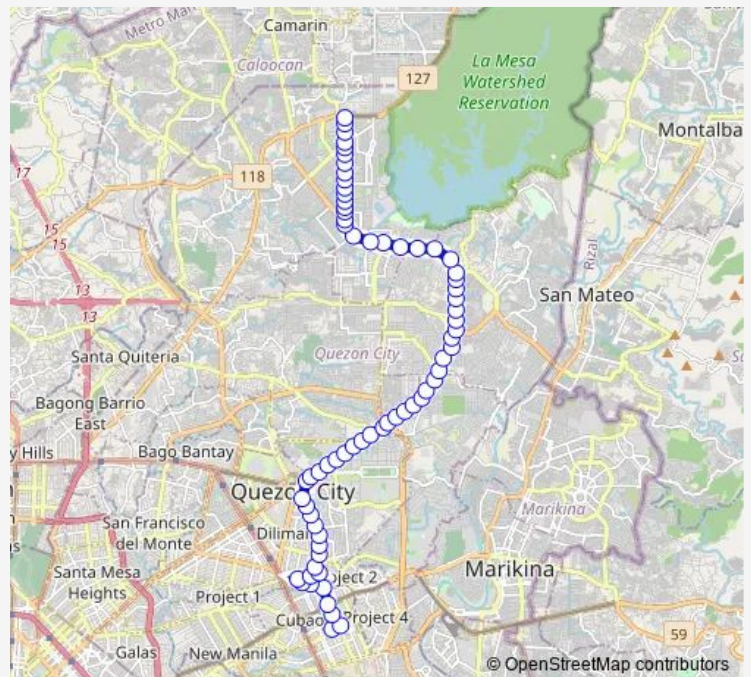

### Direction

13th Ave / P. Tuazon Blvd, Quezon City, Manila — SM Public Transport Terminal, Regalado Highway, Quezon City

69 stops

[Open route schedule](#)

- 13th Ave / P. Tuazon Blvd, Quezon City, Manila
- 15th Ave / P. Tuazon Blvd, Quezon City, Manila
- 15th Ave / Mirasol Intersection, Quezon City, Manila
- Aurora Blvd, Quezon City, Manila
- Ermin Garcia Ave / 15th Ave., Quezon City, Manila
- Yale / Ermin Garcia Ave Intersection, Quezon City, Manila
- K-H, Quezon City, Manila
- K-H / K-8th, Quezon City, Manila
- Holy Family, Parish Church, K-I / K-8th, Quezon City, Manila
- K-J / K-8th, Quezon City, Manila
- Kamias Rd / Kalayaan Ave Intersection, Quezon City, Manila
- V. Luna Ave / Kalayaan Ave Intersection, Quezon City, Manila
- Kalayaan Ave, Quezon City, Manila
- Kalayaan Ave, Quezon City, Manila
- Kalayaan Ave, Quezon City, Manila
- Kalayaan Ave, Quezon City, Manila
- Kalayaan Ave / Mayaman Intersection, Quezon City, Manila

### Route schedule

13th Ave / P. Tuazon Blvd, Quezon City, Manila — SM Public Transport Terminal, Regalado Highway, Quezon City

Monday	00:00
Tuesday	00:00
Wednesday	00:00
Thursday	00:00
Friday	00:00
Saturday	00:00
Sunday	00:00

### Route info

Direction: 13th Ave / P. Tuazon Blvd, Quezon City, Manila

Stops: 69

Trip Duration: 1 hour 42 min

■ Cubao Kalayaan - SM Lagro

Kalayaan Ave / Elliptical Rd Intersection, Quezon City, Manila

Elliptical Rd / Commonwealth Avenue Intersection, Quezon City