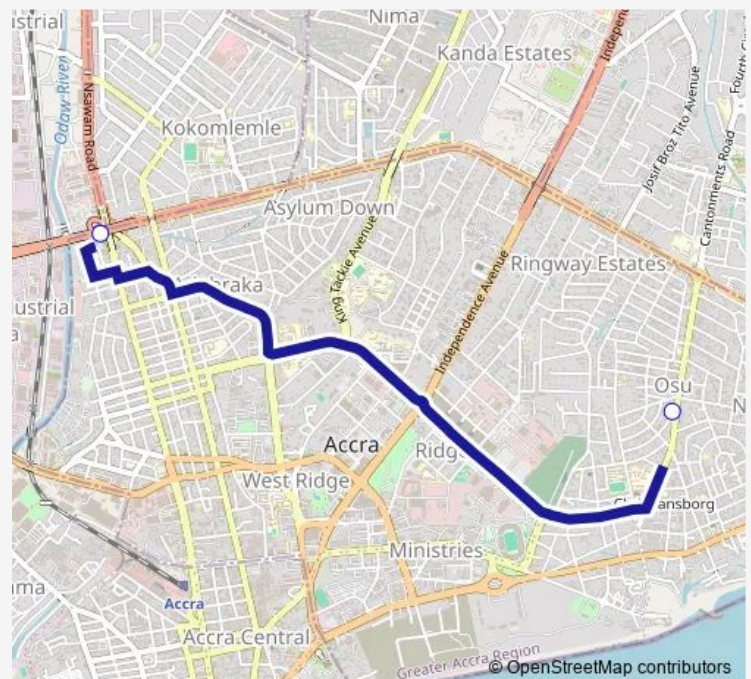

Bus 205b Osu RE to Circle

[Go to website](#)

Direction

Terminal Osu Re — Terminal Circle

2 stops

[Open route schedule](#)

Terminal Osu Re

Terminal Circle

Route schedule

Terminal Osu Re — Terminal Circle

Monday 14:51

Tuesday 14:51

Wednesday 14:51

Thursday 14:51

Friday 14:51

Saturday 14:51

Sunday 14:51

Route info

Direction: Terminal Osu Re

Stops: 2

Trip Duration: 0 hour 23 min

■ 205b — Osu RE to Circle

205b Bus time schedules and route maps are available in an offline PDF at busmaps.com. Use the busmaps.com website to see live bus times, train schedule or subway schedule, and step-by-step directions for all public transit in Accra