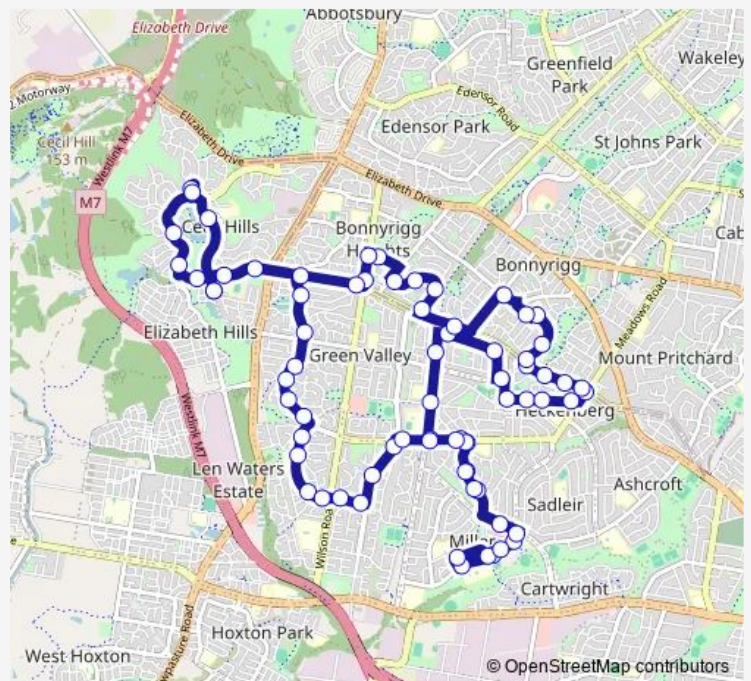

- Cecil Hills High School, Spencer Rd
- Capricorn Bvd Opp Paramor Reserve
- Capricorn Blvd Before Green Valley Rd
- Lord Howe Dr Opp Aukane St
- Lord Howe Dr After Lindeman Cres
- Lord Howe Dr After Lindeman Cres
- Lord Howe Dr Opp Cockatoo Cl
- Hinchinbrook Dr At Grootte Av
- Hinchinbrook Dr Opp Keppel Cct
- Hinchinbrook Dr At Clarke Cl
- Hinchinbrook Dr Before Wilson Rd
- Partridge Av At Penguin Pde
- Partridge Av Opp Hinchinbrook Community Centre
- Whitford Rd At Robin St
- Whitford Rd After Godwit Cl
- South Liverpool Rd Before Brolga Cres
- South Liverpool Rd Before Wendouree St
- South Liverpool Rd At Kingarth St
- Busby Public School, Busby Rd
- Busby Rd Opp Lomani St

Route schedule

Cecil Hills High School, Spencer Rd — Cecil Hills High School, Spencer Rd

Monday	15:00
Tuesday	15:00
Wednesday	15:00
Thursday	15:00
Friday	15:00
Saturday	—
Sunday	—

Route info

Direction: Cecil Hills High School, Spencer Rd

Stops: 72

Trip Duration: 0 hour 57 min

9818 — Cecil Hills High School to Miller Technology High School (Loop Service) **BusMaps**

Busby Rd Opp Bradshaw Park

St Therese Primary School, Cabramatta Av

Ron Darcy Oval, Cabramatta Av

Miller Technology High School, Cabramatta Av

Romney Cres After Cabramatta Av

Cabramatta Av Opp Ron Darcy Oval

Cabramatta Av At Shropshire St

Cabramatta Av At Cartwright Av

Miller Shopping Centre, Cartwright Av