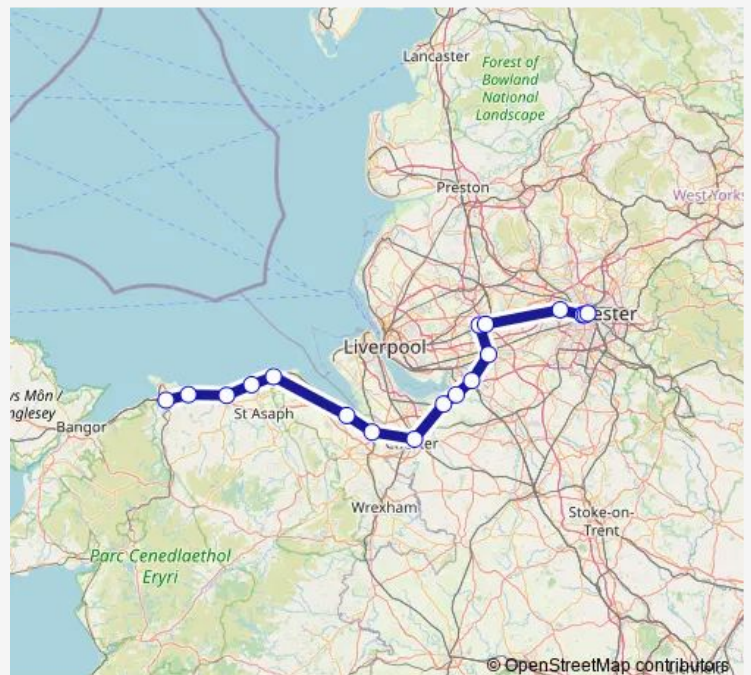

### Direction

Llandudno Junction — Manchester Piccadilly

18 stops

[Open route schedule](#)

Llandudno Junction

Colwyn Bay

Abergele & Pensarn

Rhyl

Earlestown

Newton-le-Willows

Eccles

Deansgate

Manchester Oxford Road

Manchester Piccadilly

### Route schedule

Llandudno Junction — Manchester Piccadilly

Monday —

Tuesday —

Wednesday —

Thursday —

Friday —

Saturday —

### Route info

Direction: Llandudno Junction

Stops: 18

Trip Duration: 2 hour 15 min

Aw:Llj->Man — AW train service from LLJ to Man

Aw:Llj->Man Rail time schedules and route maps are available in an offline PDF at [busmaps.com](https://busmaps.com). Use the [busmaps.com](https://busmaps.com) website to see live bus times, train schedule or subway schedule, and step-by-step directions for all public transit in Manchester