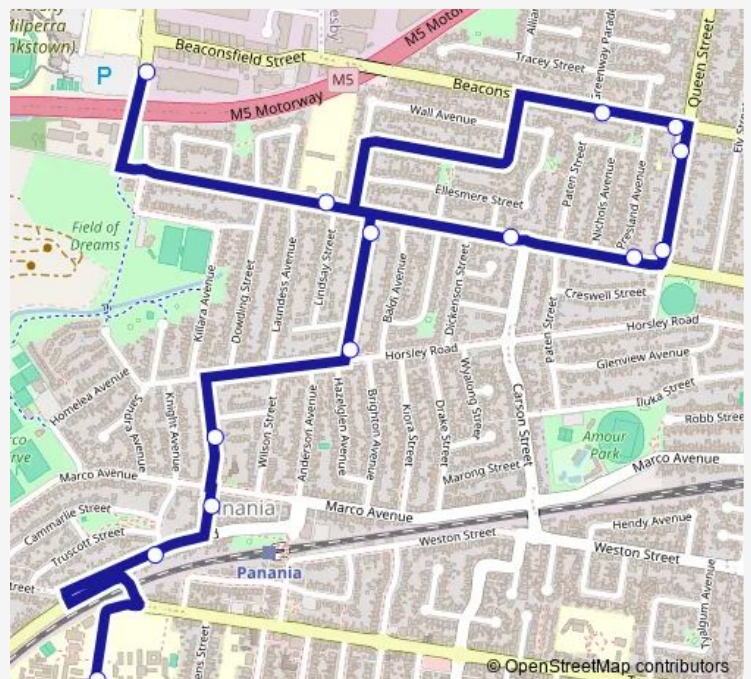

School Bus S158 Mt Joseph Secondary School to East Hills Boys Hs

[Go to website](#)

Direction

Horsley Rd After Beaconsfield St — East Hills Boys High School, Lucas Rd

14 stops

[Open route schedule](#)

Horsley Rd After Beaconsfield St

Panania North Public School, Bransgrove Rd

Bransgrove Rd Opp Carson St

Bransgrove Rd At Presland Av

Queen St At Bransgrove Rd

Queen St Before Beaconsfield St

Beaconsfield St At Queen St

Beaconsfield St Opp Beaconsfield Shops

Benfield Pde After Bransgrove Rd

Benfield Pde At Horsley Rd

Panania Av After Sydney St

Topping St After Marco Av

Braesmere Rd Opp Batchelor Av

East Hills Boys High School, Lucas Rd

Route schedule

Horsley Rd After Beaconsfield St — East Hills Boys High School, Lucas Rd

Monday	08:25
Tuesday	08:25
Wednesday	08:25
Thursday	08:25
Friday	08:25
Saturday	—
Sunday	—

Route info

Direction: Horsley Rd After Beaconsfield St

Stops: 14

Trip Duration: 0 hour 15 min

S158 School Bus time schedules and route maps are available in an offline PDF at busmaps.com. Use the busmaps.com website to see live bus times, train schedule or subway schedule, and step-by-step directions for all public transit in Liverpool