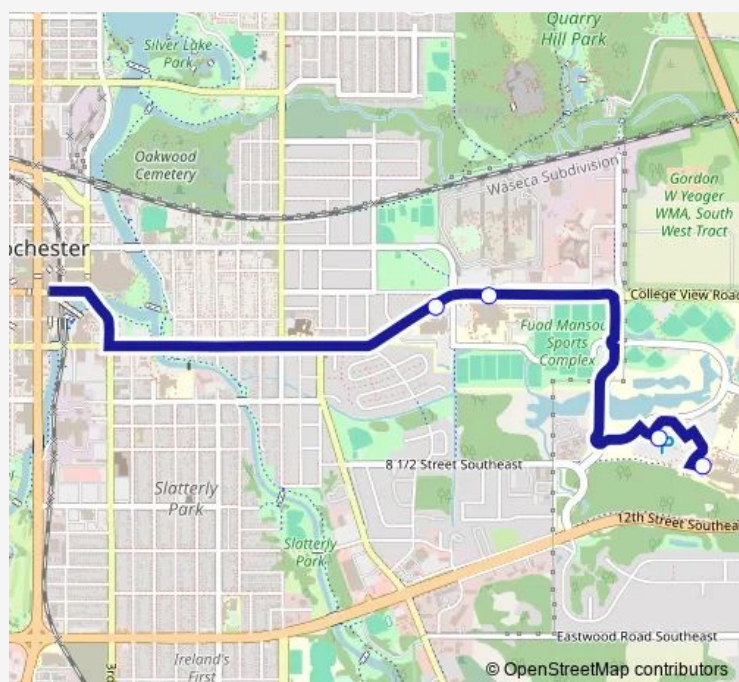

Bus 203 Eb Route 203 Eastbound

[Go to website](#)

Direction

Along 4th St Southeast and 19th Ave Southeast — University Center Rochester

4 stops

[Open route schedule](#)

Along 4th St Southeast and 19th Ave Southeast

Along Collegeview Rd East and 500' East of 19th Ave Southeast/Heintz Center

Rctc Park and Ride End

University Center Rochester

Route schedule

Along 4th St Southeast and 19th Ave Southeast — University Center Rochester

Monday	05:21-21:51
Tuesday	05:21-21:51
Wednesday	05:21-21:51
Thursday	05:21-21:51
Friday	05:21-21:51
Saturday	—
Sunday	—

Route info

Direction: Along 4th St Southeast and 19th Ave Southeast

Stops: 4

Trip Duration: 0 hour 6 min

203 Eb Bus time schedules and route maps are available in an offline PDF at busmaps.com. Use the busmaps.com website to see live bus times, train schedule or subway schedule, and step-by-step directions for all public transit in Rochester