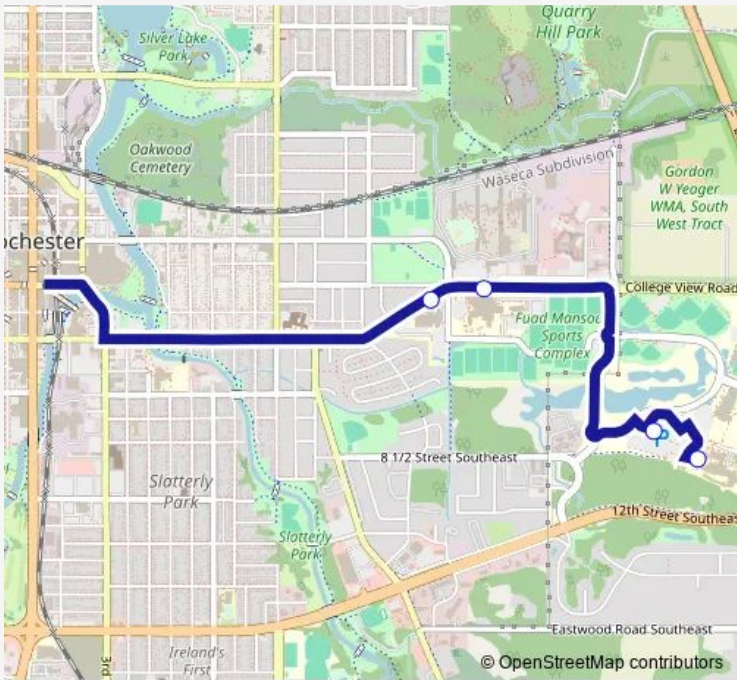

Bus 203 EB Route 203 Eastbound

[Go to website](#)

Direction
 Along 4th St Southeast and 19th Ave Southeast — University Center Rochester

4 stops

[Open route schedule](#)

- Along 4th St Southeast and 19th Ave Southeast
- Along Collegeview Rd East and 500' East of 19th Ave Southeast/Heintz Center
- Rctc Park and Ride End
- University Center Rochester

Route schedule
 Along 4th St Southeast and 19th Ave Southeast — University Center Rochester

Monday	05:21-21:51
Tuesday	05:21-21:51
Wednesday	05:21-21:51
Thursday	05:21-21:51
Friday	05:21-21:51
Saturday	—
Sunday	—

Route info

Direction: Along 4th St Southeast and 19th Ave Southeast

Stops: 4

Trip Duration: 0 hour 6 min

203 EB — Route 203 Eastbound

203 EB Bus time schedules and route maps are available in an offline PDF at busmaps.com. Use the busmaps.com website to see live bus times, train schedule or subway schedule, and step-by-step directions for all public transit in