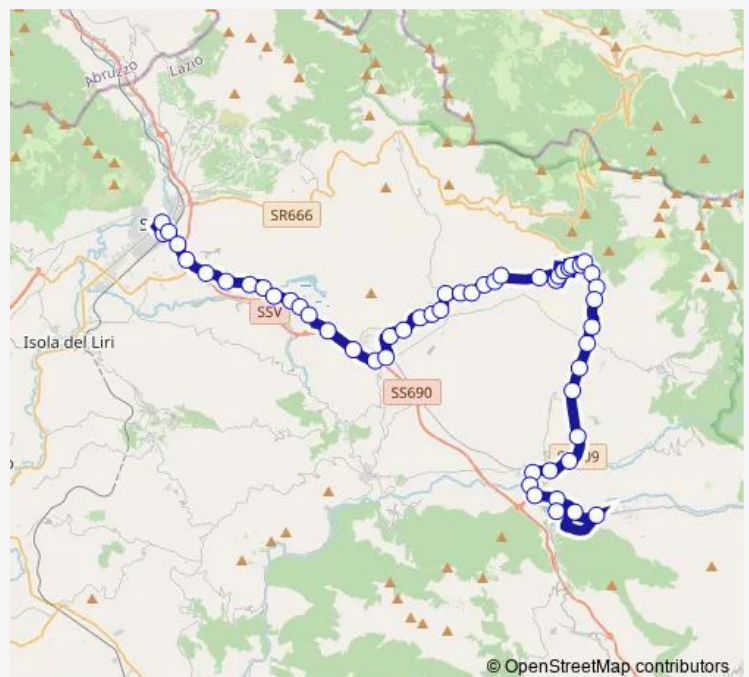

### Route schedule

Sora | Stazione FS # f5890 — Atina | Piazza Garibaldi # f7664

|           |       |
|-----------|-------|
| Monday    | 15:35 |
| Tuesday   | 15:35 |
| Wednesday | 15:35 |
| Thursday  | 15:35 |
| Friday    | 15:35 |
| Saturday  | 15:35 |
| Sunday    | —     |

### Route info

Direction: Sora | Stazione FS # f5890

Stops: 53

Trip Duration: 1 hour 0 min

Sora - Atina # Ar994d

BusMaps

Alvito | Piazza Umberto I # f7507

Alvito | Via Fontanelle Via Europa # f7508