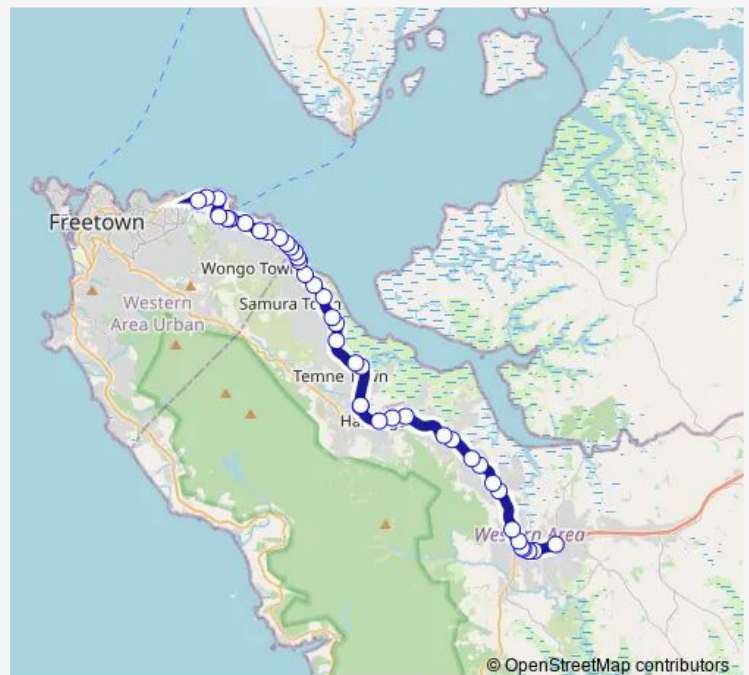

Ojuku

Route schedule

Waterloo — Bombay

Monday 07:12-17:11

Tuesday 07:12-17:11

Wednesday 07:12-17:11

Thursday 07:12-17:11

Friday 07:12-17:11

Saturday 12:18

Sunday 12:18

Route info

Direction: Waterloo

Stops: 41

Trip Duration: 1 hour 14 min

Waterloo to Bombay

Calaba Town

Poyo Bar

Slpmb

Campbell Street

Congo Water Street

Rokupa Hospital

Central Mosque

Porte Junction

Brama Lane