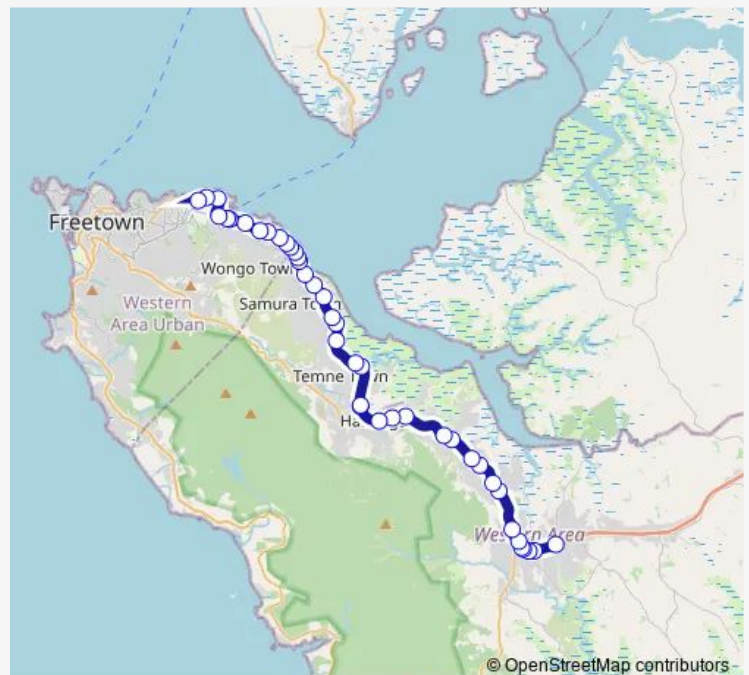

Ojuku

Route schedule

Waterloo — Bombay

Monday 07:12-17:11

Tuesday 07:12-17:11

Wednesday 07:12-17:11

Thursday 07:12-17:11

Friday 07:12-17:11

Saturday 12:18

Sunday 12:18

Route info

Direction: Waterloo

Stops: 41

Trip Duration: 1 hour 7 min

Waterloo to Bombay

Calaba Town

Poyo Bar

Slpmb

Campbell Street

Congo Water Street

Rokupa Hospital

Central Mosque

Porte Junction

Brama Lane