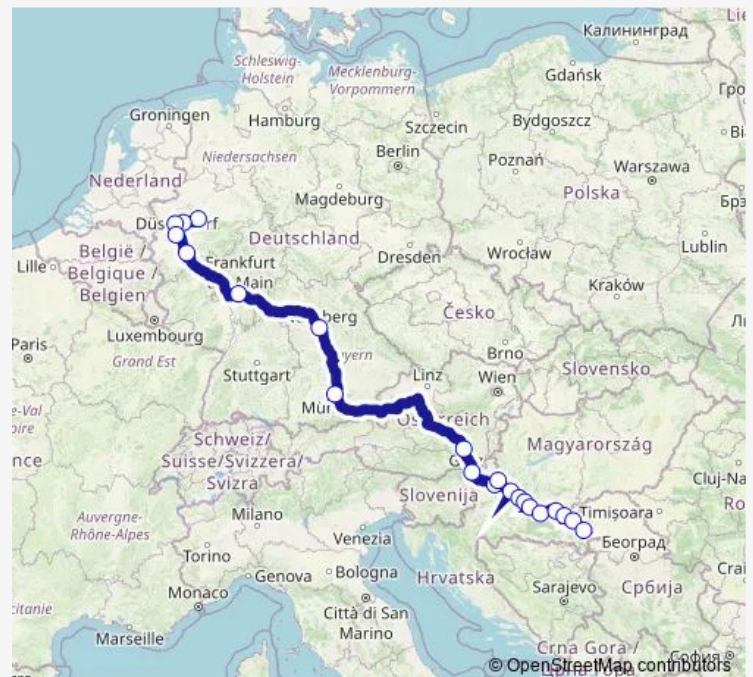

Koprivnica bus station

Đurđevac bus station

Pitomača

Virovitica bus station

Slatina (HR) bus station

Donji Miholjac bus station

Valpovo bus station

Osijek bus station

Vukovar bus station

### Route schedule

Dortmund Hbf — Vukovar bus station

Monday 08:15

Tuesday 08:15

Wednesday 08:15

Thursday —

Friday 08:15

Saturday 08:15

### Route info

Direction: Dortmund Hbf

Stops: 21

Trip Duration: 24 hour 25 min

N951 — Osijek - Dortmund