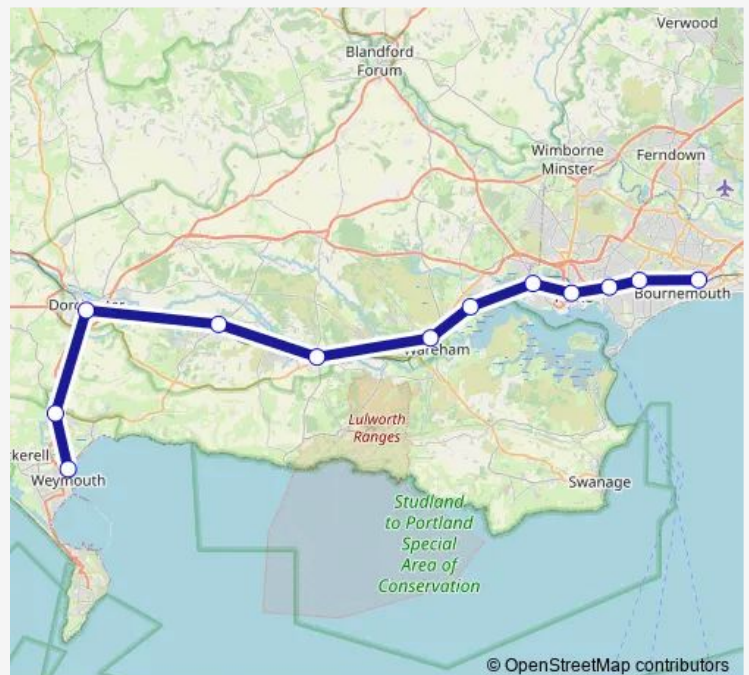

Dorchester South

Moreton (Dorset)

Wool

Wareham

Holton Heath

Hamworthy

Poole

Parkstone (Dorset)

Branksome

Bournemouth

Route schedule

Weymouth — Bournemouth

Monday 06:08-23:10

Tuesday 06:08-23:10

Wednesday 06:08-23:10

Thursday 06:08-23:10

Friday 06:08-23:10

Saturday 23:10

Sunday 07:30-22:58

Route info

Direction: Weymouth

Stops: 12

Trip Duration: 1 hour 0 min

■ Sw:Wey->Bmh — SW train service from WEY to Bmh