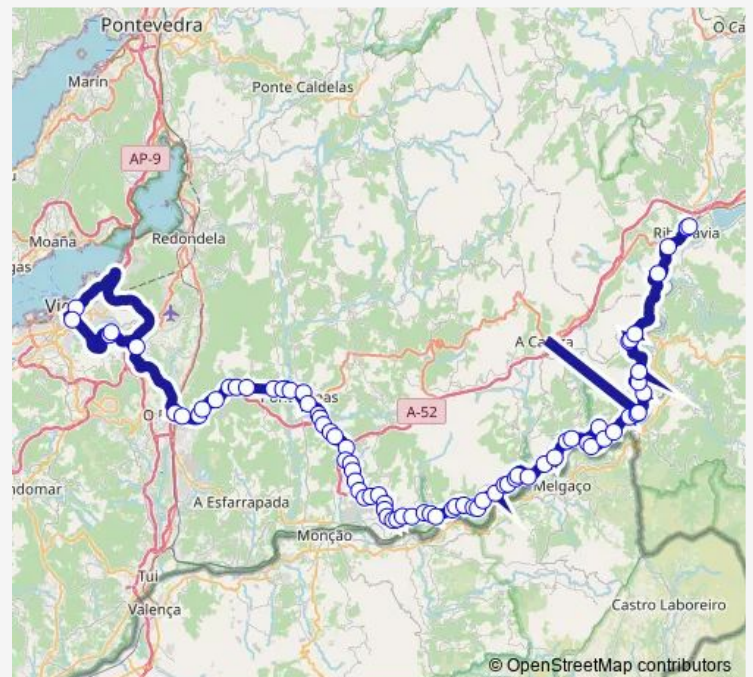

Alto A Gloria

S.Mateo Manga

San Mateo

Route schedule

Vigo E.I. — Ribadavia E.A.

Monday 16:45

Tuesday 16:45

Wednesday 16:45

Thursday —

Friday 16:45

Saturday —

Sunday —

Route info

Direction: Vigo E.I.

Stops: 77

Trip Duration: 2 hour 20 min