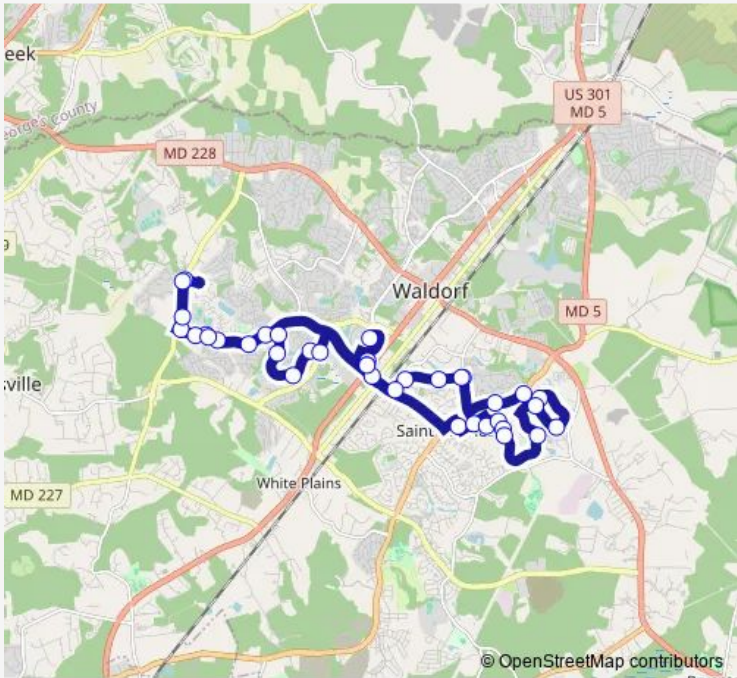

[Go to website](#)

Direction
 301 Park & Ride Transfer Point — Waldorf Transfer Point
 37 stops
[Open route schedule](#)

- 301 Park & Ride Transfer Point
- St Charles Towne Center Mall
- Smallwood Dr & St Stevens Dr
- Smallwood Dr & St Anthony's Dr
- Westlake HS @ Smallwood Dr
- Smallwood Dr & Middletown Rd
- Westlake HS @ Middletown Rd
- Middletown Rd & Ethridge Dr
- Middletown Rd & Biltmore St
- Smallwood Dr & St Florian Dr
- Smallwood Dr & Deerwood Pl
- Smallwood Dr & New Forest Court
- St James Dr & Dorchester Cir
- Dorchester Cir & Tarpon Ct
- Dorchester Cir & Parrotfish Ct
- Dorchester Cir & St Phillips Dr
- St Patricks Dr & Highgate Pl
- Waldorf Transfer Point
- Heritage Pl @ St Ignatius Dr
- PD Brown Library
- Stoddert Middle School

Route schedule
 301 Park & Ride Transfer Point — Waldorf Transfer Point

Monday	06:30-19:00
Tuesday	06:30-19:00
Wednesday	06:30-19:00
Thursday	06:30-19:00
Friday	06:30-19:00
Saturday	06:30-19:00
Sunday	—

Route info
 Direction: 301 Park & Ride Transfer Point
 Stops: 37
 Trip Duration: 0 hour 53 min

St Thomas Dr & Wakefield Cir

Wakefield Cir & Wingate Ct

Wakefield Cir & Wedgewood Pl

Wakefield Cir & Lambeth Hill Dr

Copley Ave & Belfast Rd

Copley Ave & Acadia Rd

Copley Ave & Industrial Park Dr

Smallwood Dr & Chandler Ct

Waldorf Transfer Point

Bus time schedules and route maps are available in an offline PDF at busmaps.com. Use the busmaps.com website to see live bus times, train schedule or subway schedule, and step-by-step directions for all public transit in La Plata