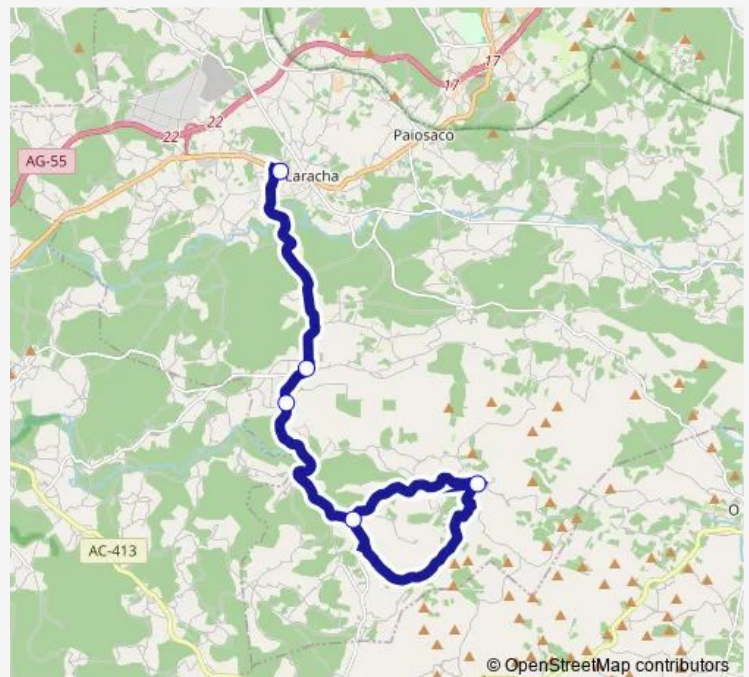

Ramallal

Igresario Montemaior

Comiáns

Route schedule

Laracha Concello — Comiáns

Monday	12:00
Tuesday	12:00
Wednesday	12:00
Thursday	—
Friday	12:00
Saturday	—
Sunday	—

Route info

Direction: Laracha Concello

Stops: 5

Trip Duration: 0 hour 27 min

XG848034 — Laracha-Comiáns

Direction

Comiáns — Laracha Concello

5 stops

[Open route schedule](#)

Comiáns

Direction: Comiáns

Stops: 5

Trip Duration: 0 hour 27 min

XG848034 Bus time schedules and route maps are available in an offline PDF at busmaps.com. Use the busmaps.com website to see live bus times, train schedule or subway schedule, and step-by-step directions for all public transit in Cerceda