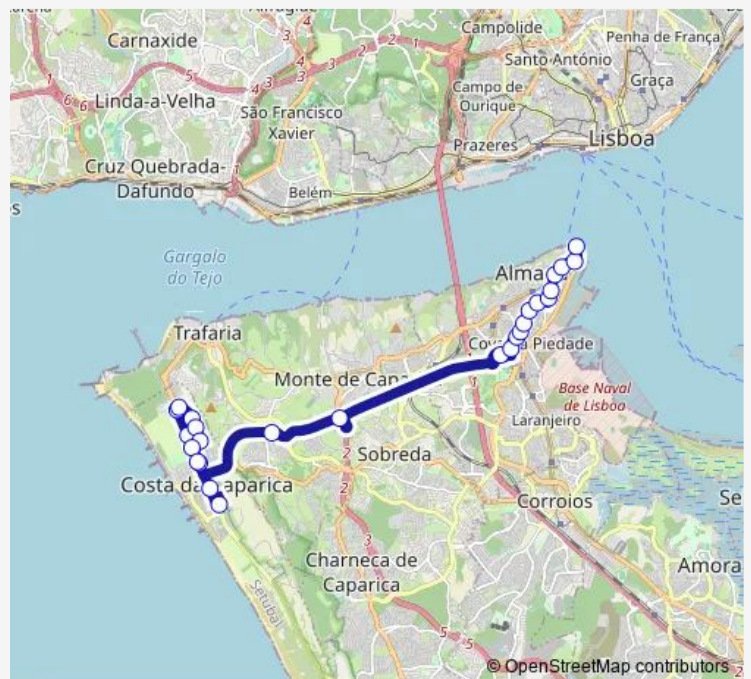

**Route schedule**

Cacilhas (Terminal) P10 — Costa Caparica (Torre DAS Argolas) TER P2

|           |             |
|-----------|-------------|
| Monday    | 06:30-23:45 |
| Tuesday   | 06:30-23:45 |
| Wednesday | 06:30-23:45 |
| Thursday  | 06:30-23:45 |
| Friday    | 06:30-23:45 |
| Saturday  | 07:00-23:00 |
| Sunday    | 07:00-20:00 |

**Route info**

Direction: Cacilhas (Terminal) P10

Stops: 29

Trip Duration: 0 hour 40 min

3011 — Cacilhas (Terminal) - Costa da Caparica via Escola José Cardoso Pires

Costa Caparica (R Miguel Torga 2)

C CAP AV Oceano (X) R O E Serpa (Escola)